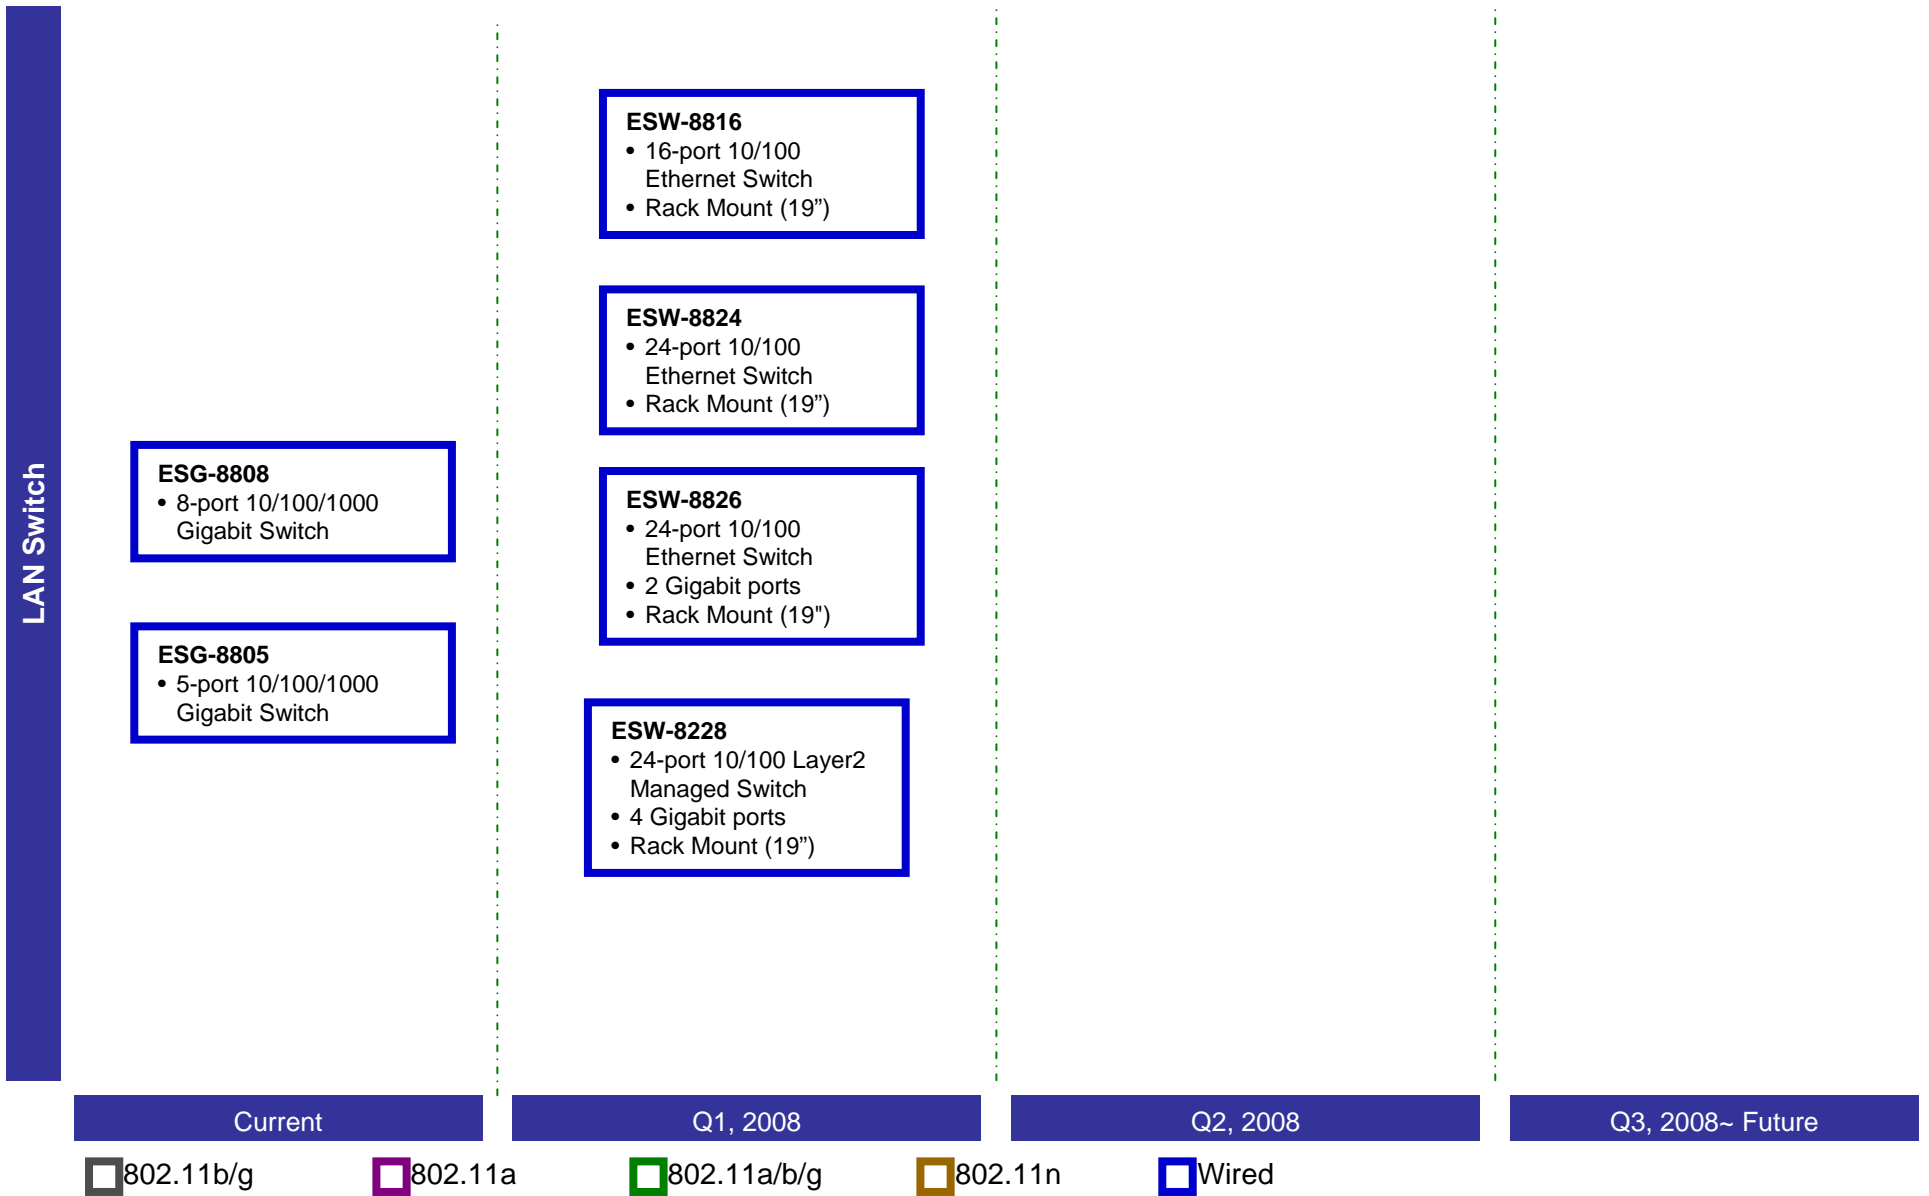

## DCM Product Roadmap and Introduction

**Senao Networks, Inc.**

# Wired Solution (LAN Switch)

- Enterprise software
  - MSSID up to 4
  - 802.1x supplicant in CB mode
  - Broadband Bandwidth Control
- Enhance Range
  - Radio bandwidth control (5MHz, 10MHz, 20MHz)
  - Antenna Diversity
  - Response Time out adjustable for Outdoor Application
- QoS Video
  - WMM in CB mode
  - Streaming Engine
- User Friendly
  - UI/ Utility for EnGenius
  - Setup Wizard for AP/ CB/ Router
  - Automatic firmware upgrade
  - NMS