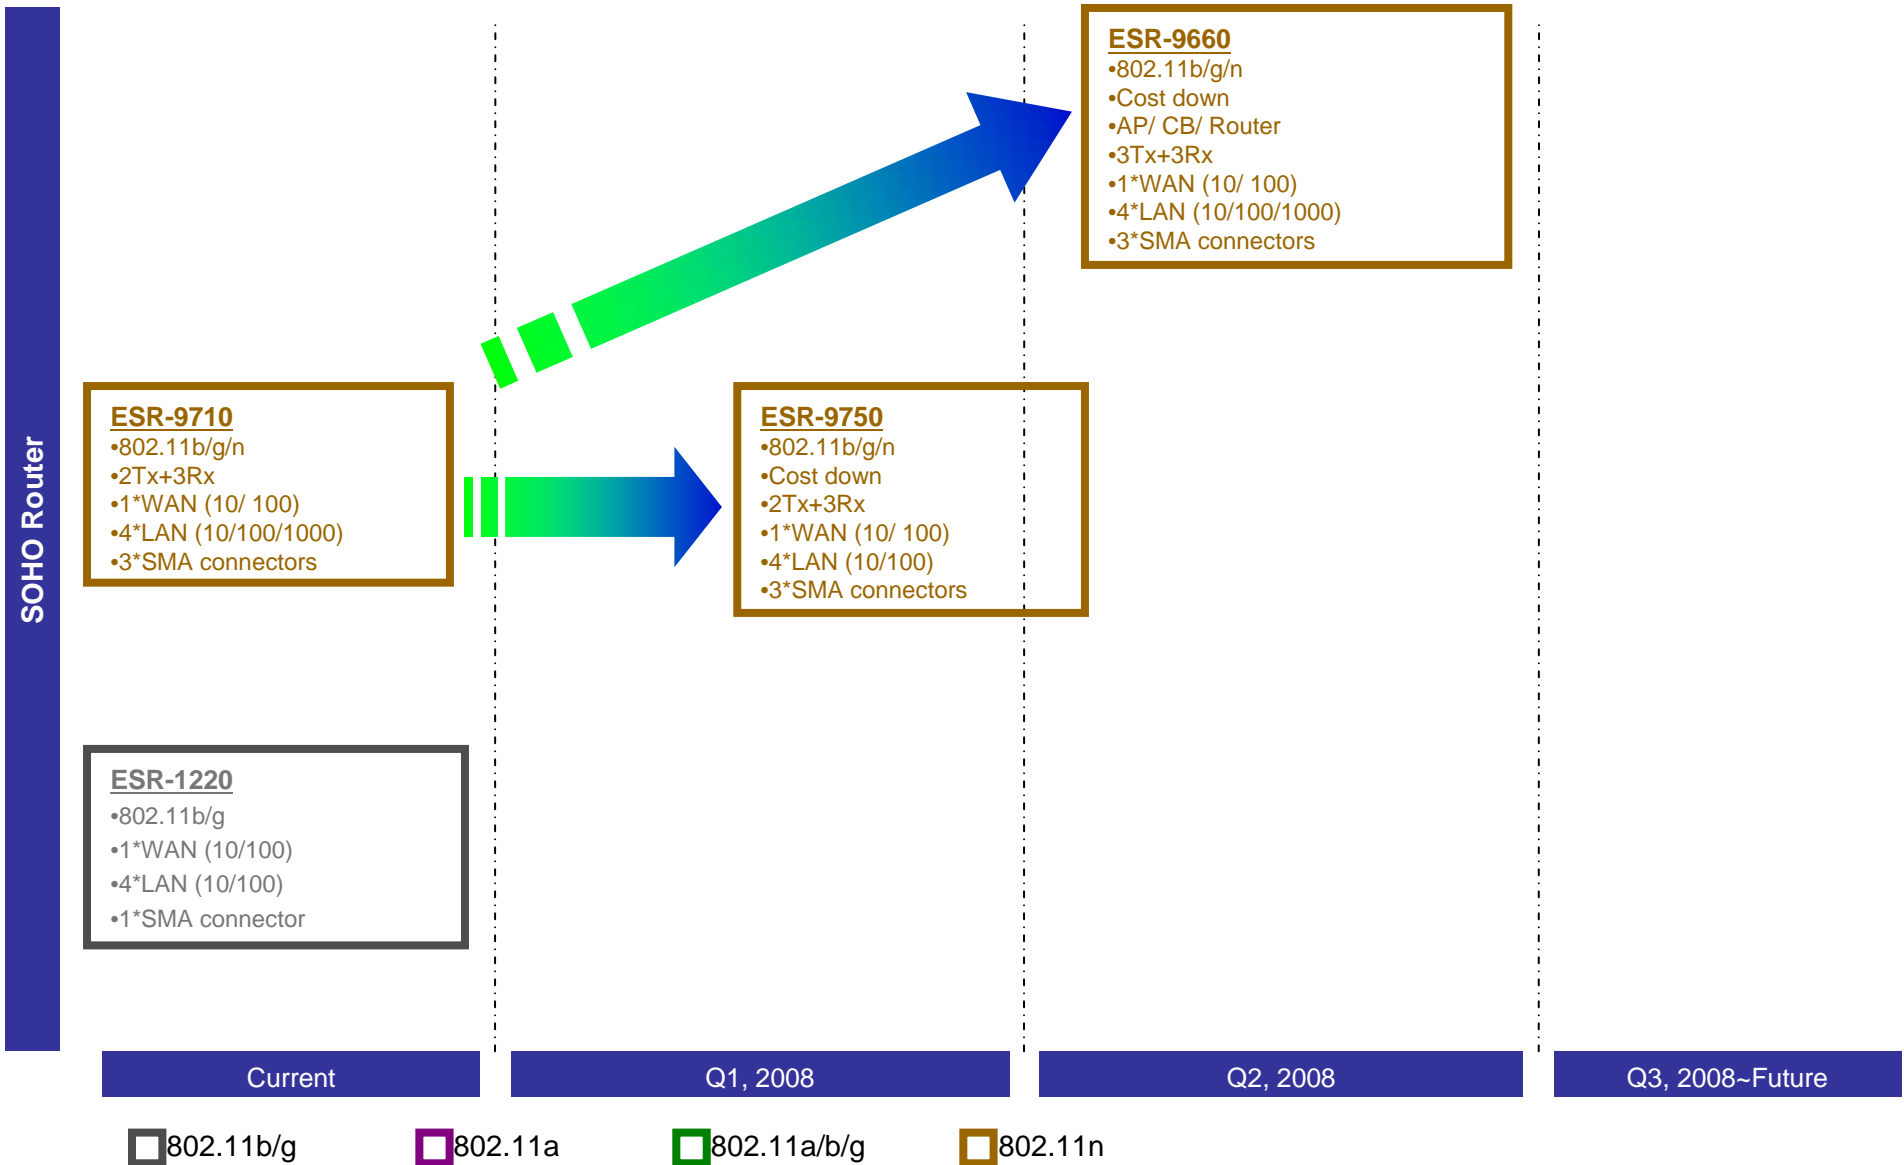

## DCM Product Roadmap and Introduction

**Senao Networks, Inc.**

# Wired Solution (LAN Switch)

- Enterprise software
  - MSSID up to 4
  - 802.1x supplicant in CB mode
  - Broadband Bandwidth Control
- Enhance Range
  - Radio bandwidth control (5MHz, 10MHz, 20MHz)
  - Antenna Diversity
  - Response Time out adjustable for Outdoor Application
- QoS Video
  - WMM in CB mode
  - Streaming Engine
- User Friendly
  - UI/ Utility for EnGenius
  - Setup Wizard for AP/ CB/ Router
  - Automatic firmware upgrade
  - NMS