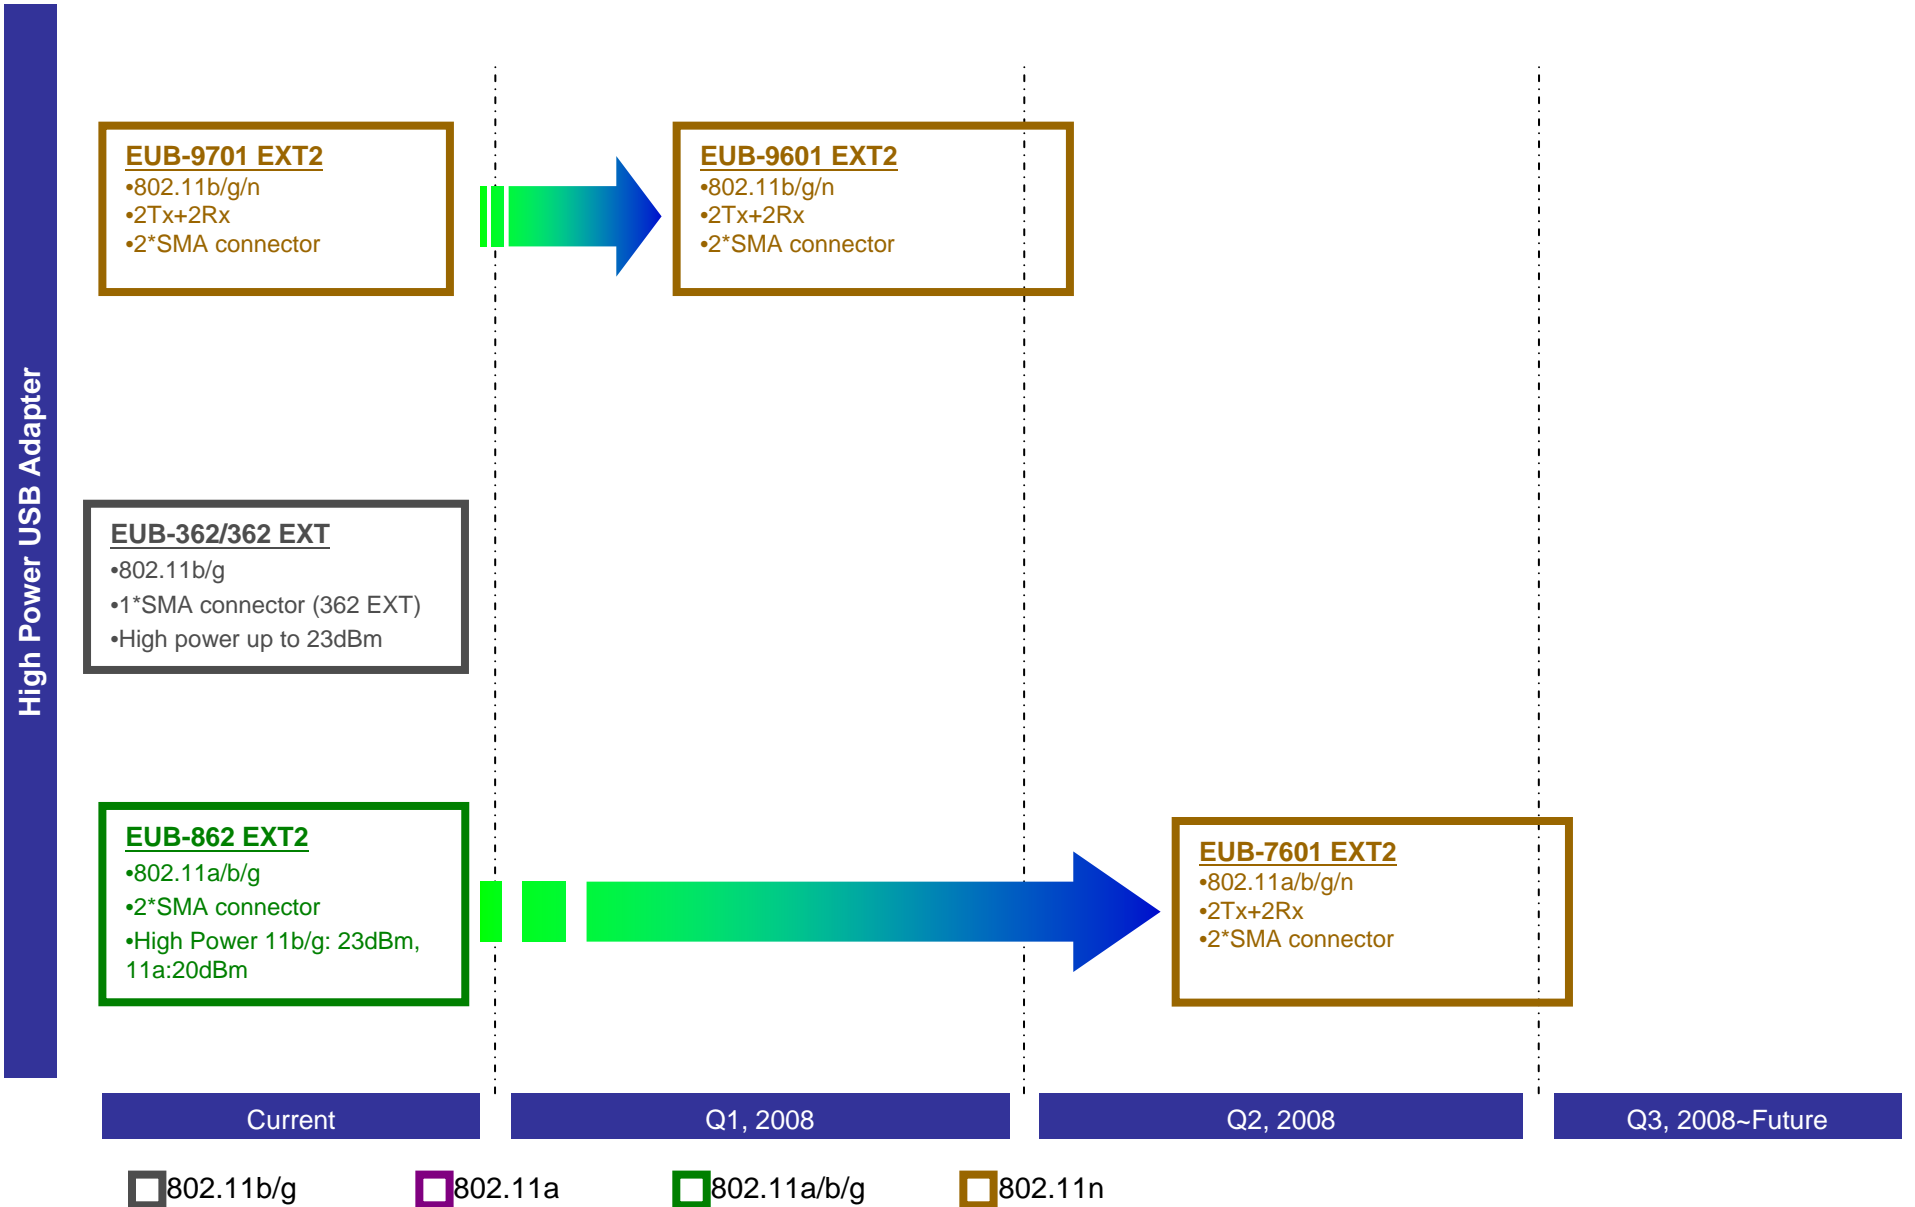

## DCM Product Roadmap and Introduction

**Senao Networks, Inc.**

# Wired Solution (LAN Switch)

- Enterprise software
  - MSSID up to 4
  - 802.1x supplicant in CB mode
  - Broadband Bandwidth Control
- Enhance Range
  - Radio bandwidth control (5MHz, 10MHz, 20MHz)
  - Antenna Diversity
  - Response Time out adjustable for Outdoor Application
- QoS Video
  - WMM in CB mode
  - Streaming Engine
- User Friendly
  - UI/ Utility for EnGenius
  - Setup Wizard for AP/ CB/ Router
  - Automatic firmware upgrade
  - NMS