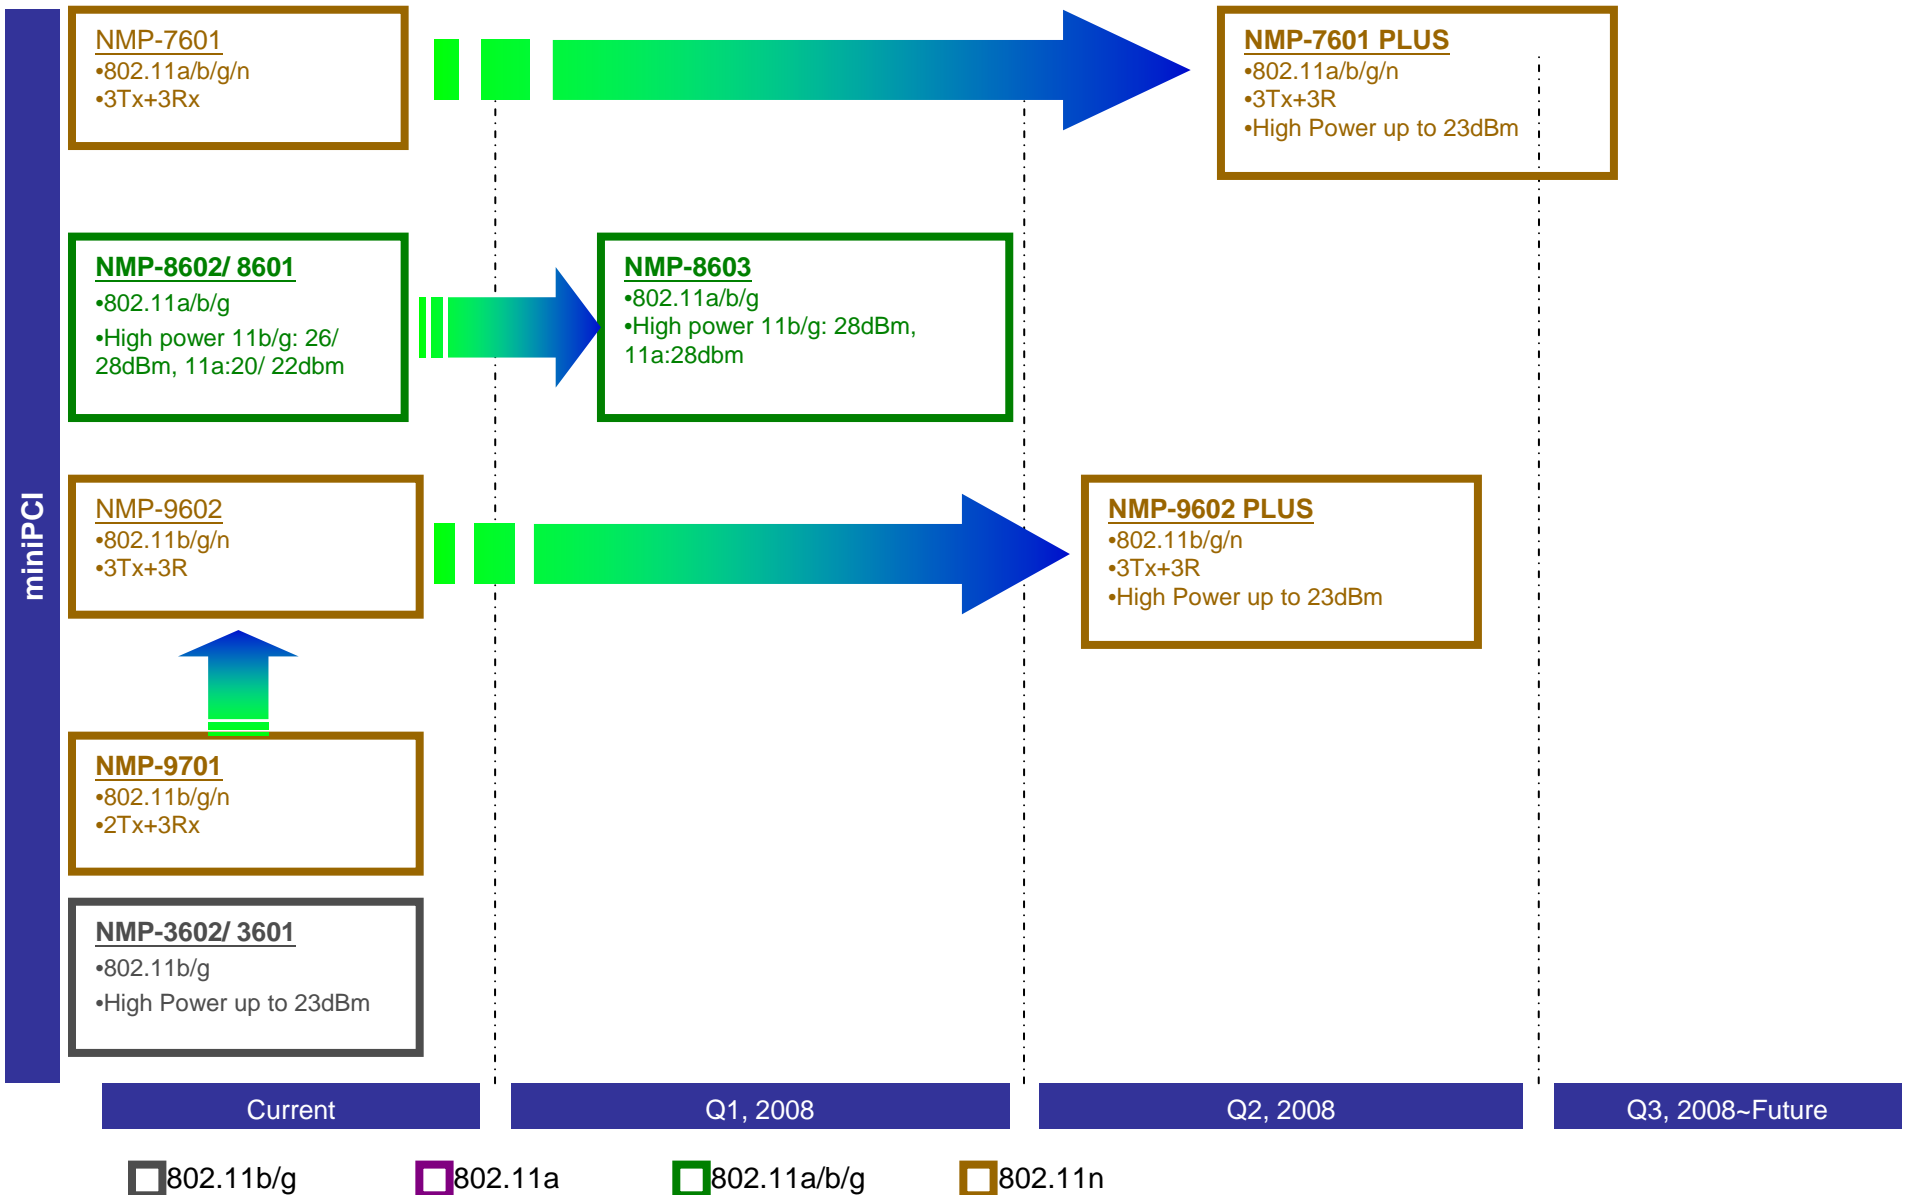

## DCM Product Roadmap and Introduction

**Senao Networks, Inc.**

# Wired Solution (LAN Switch)

- Enterprise software
  - MSSID up to 4
  - 802.1x supplicant in CB mode
  - Broadband Bandwidth Control
- Enhance Range
  - Radio bandwidth control (5MHz, 10MHz, 20MHz)
  - Antenna Diversity
  - Response Time out adjustable for Outdoor Application
- QoS Video
  - WMM in CB mode
  - Streaming Engine
- User Friendly
  - UI/ Utility for EnGenius
  - Setup Wizard for AP/ CB/ Router
  - Automatic firmware upgrade
  - NMS