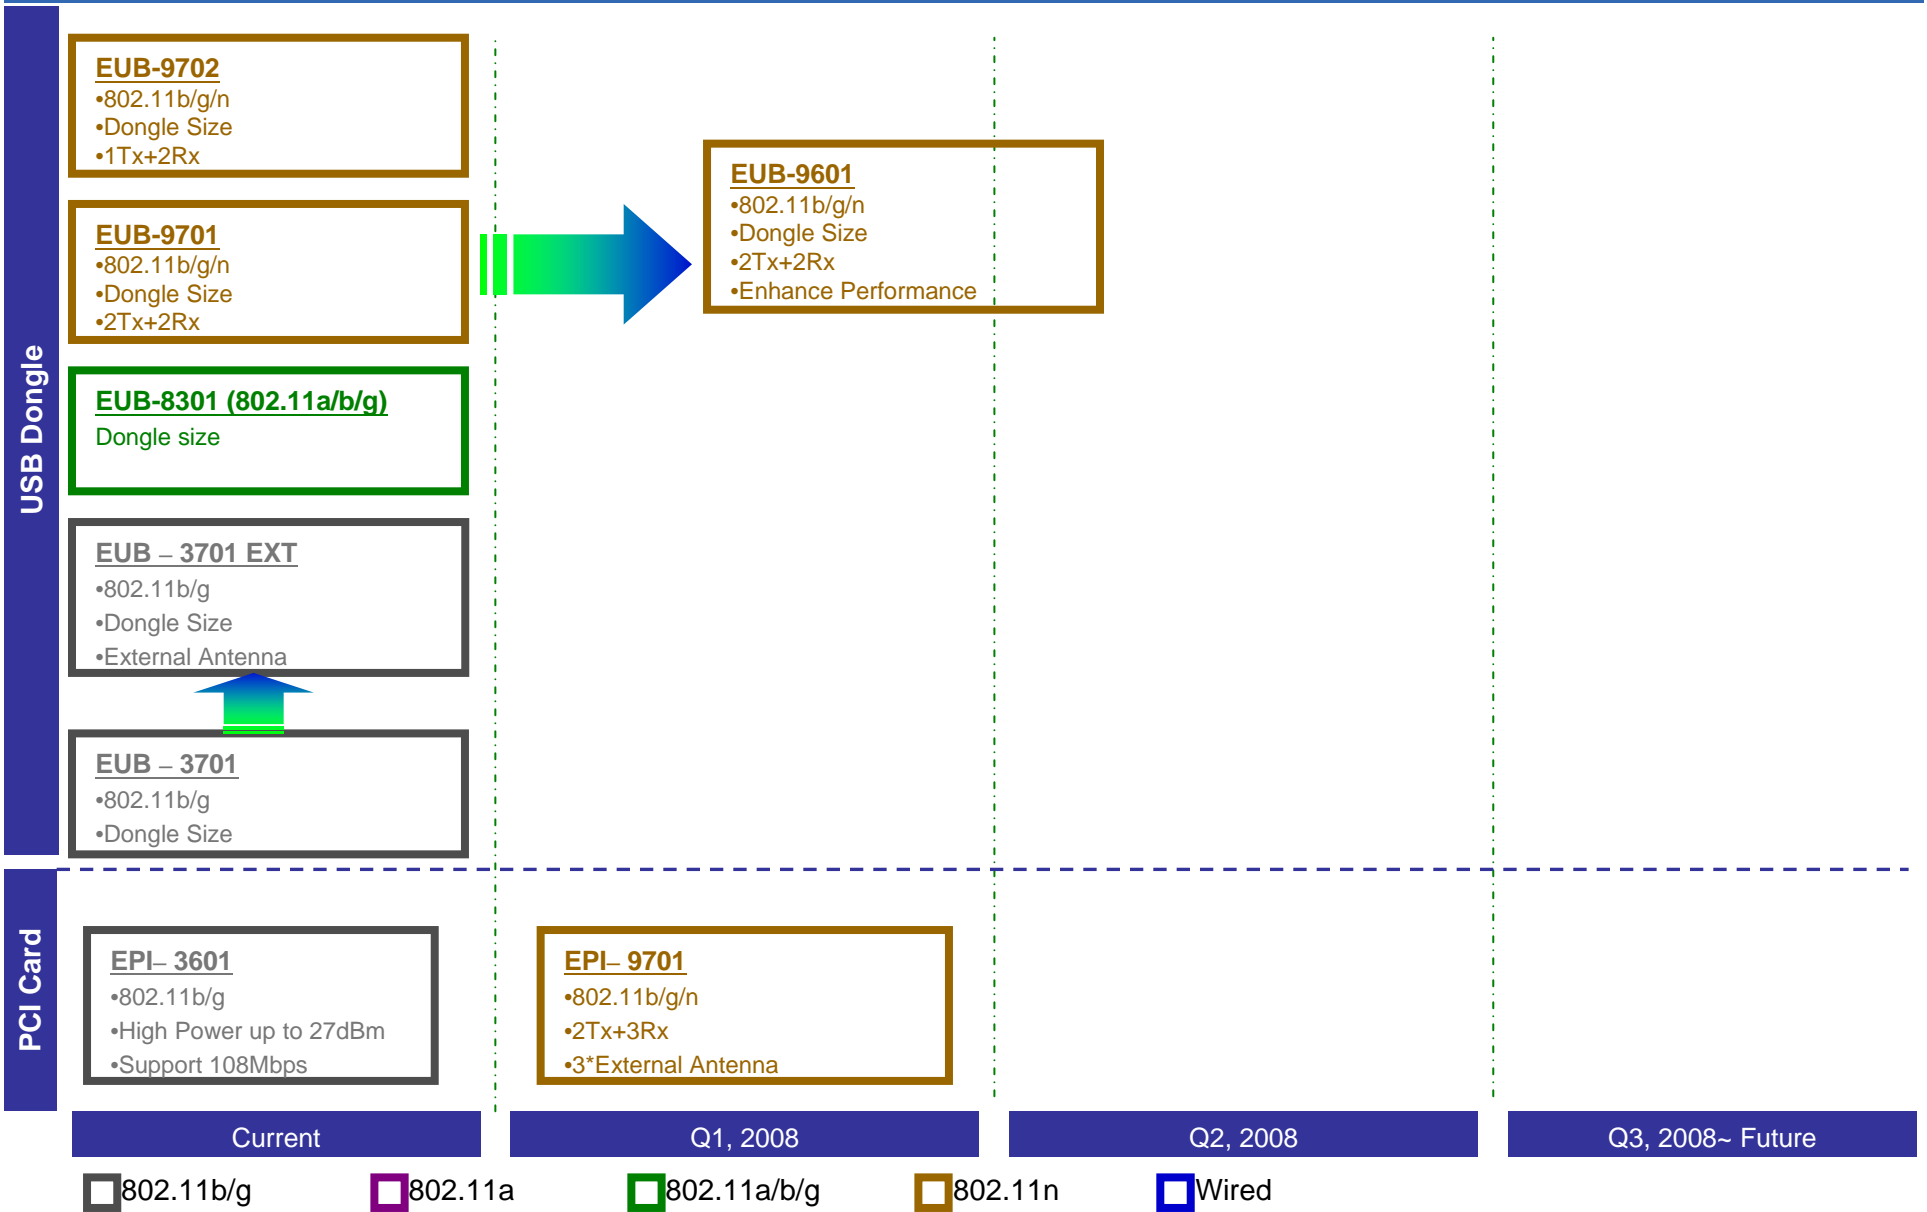

## DCM Product Roadmap and Introduction

**Senao Networks, Inc.**

# Wired Solution (LAN Switch)

- Enterprise software
  - MSSID up to 4
  - 802.1x supplicant in CB mode
  - Broadband Bandwidth Control
- Enhance Range
  - Radio bandwidth control (5MHz, 10MHz, 20MHz)
  - Antenna Diversity
  - Response Time out adjustable for Outdoor Application
- QoS Video
  - WMM in CB mode
  - Streaming Engine
- User Friendly
  - UI/ Utility for EnGenius
  - Setup Wizard for AP/ CB/ Router
  - Automatic firmware upgrade
  - NMS