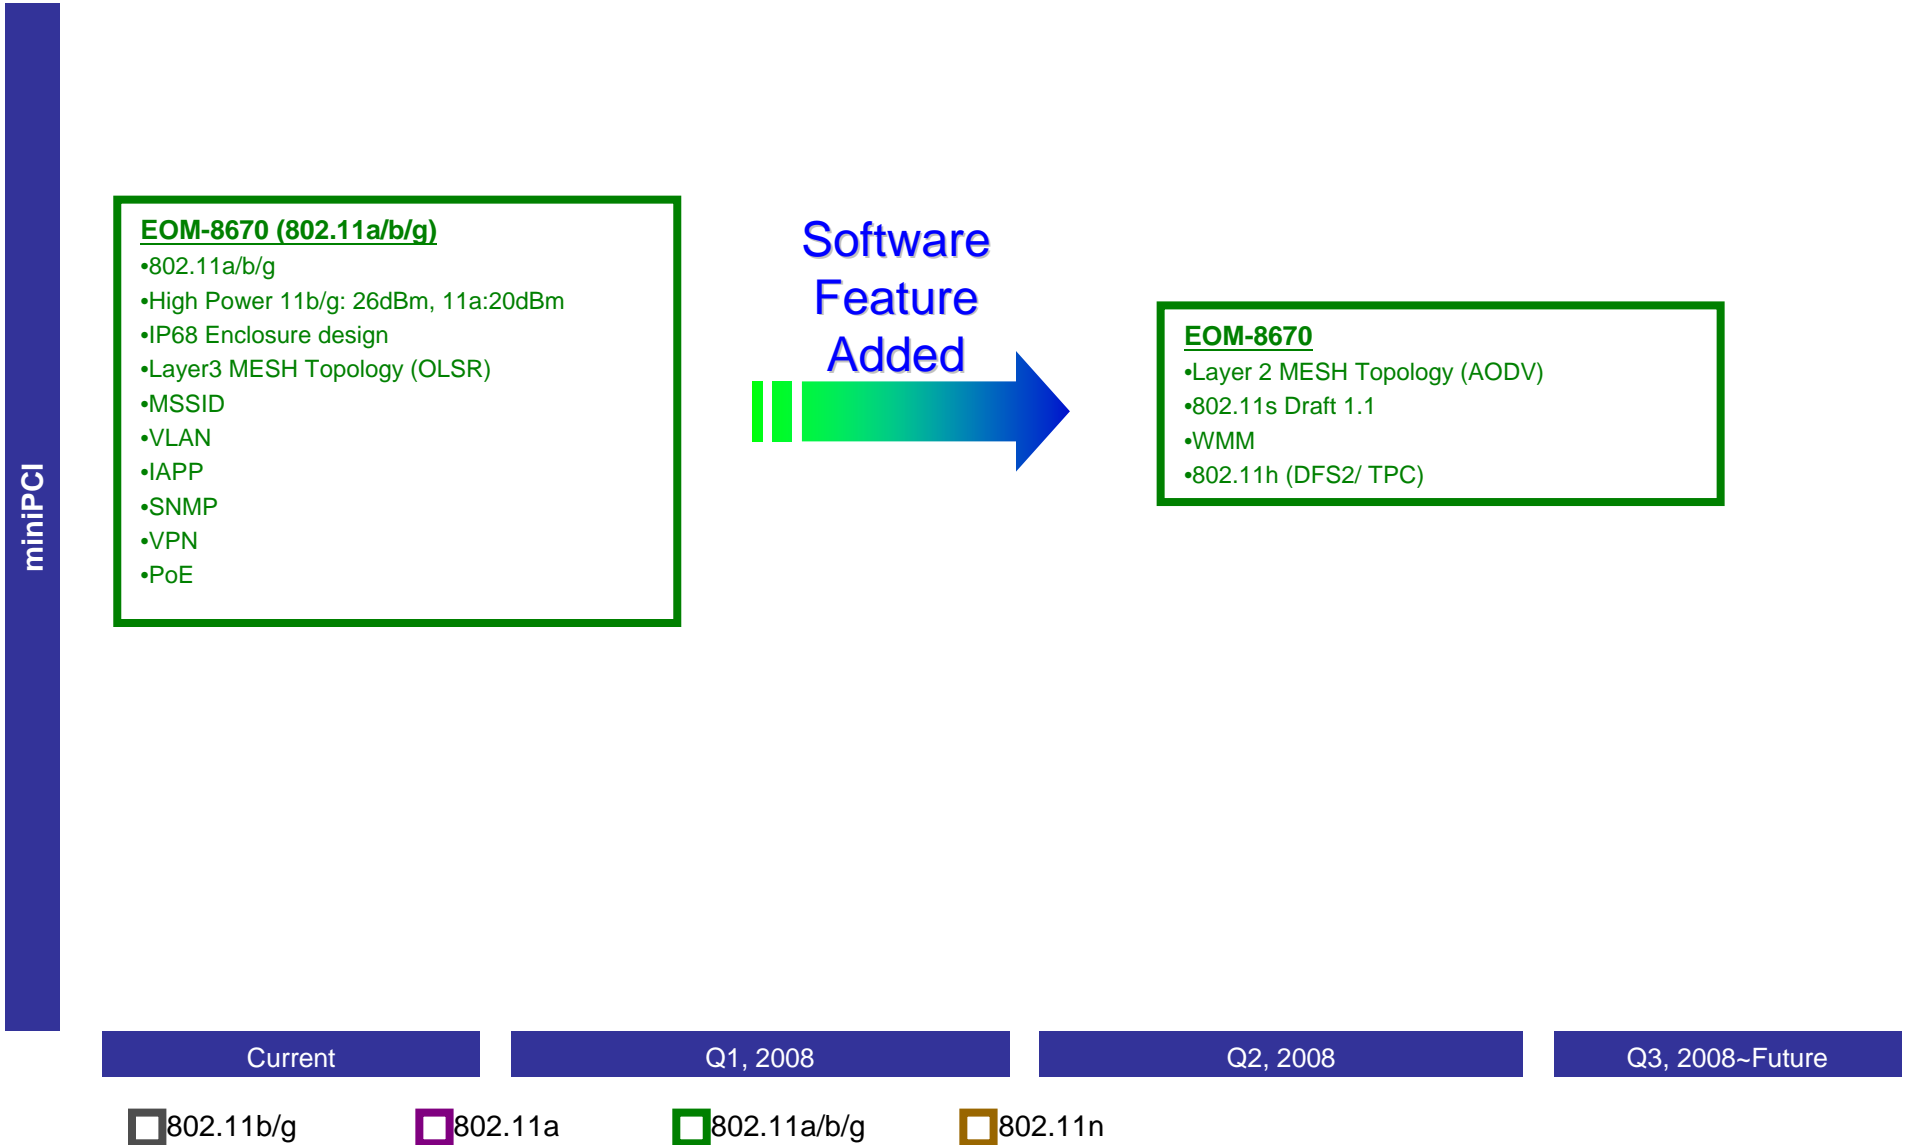

## DCM Product Roadmap and Introduction

**Senao Networks, Inc.**

# Wired Solution (LAN Switch)

- Enterprise software
  - MSSID up to 4
  - 802.1x supplicant in CB mode
  - Broadband Bandwidth Control
- Enhance Range
  - Radio bandwidth control (5MHz, 10MHz, 20MHz)
  - Antenna Diversity
  - Response Time out adjustable for Outdoor Application
- QoS Video
  - WMM in CB mode
  - Streaming Engine
- User Friendly
  - UI/ Utility for EnGenius
  - Setup Wizard for AP/ CB/ Router
  - Automatic firmware upgrade
  - NMS