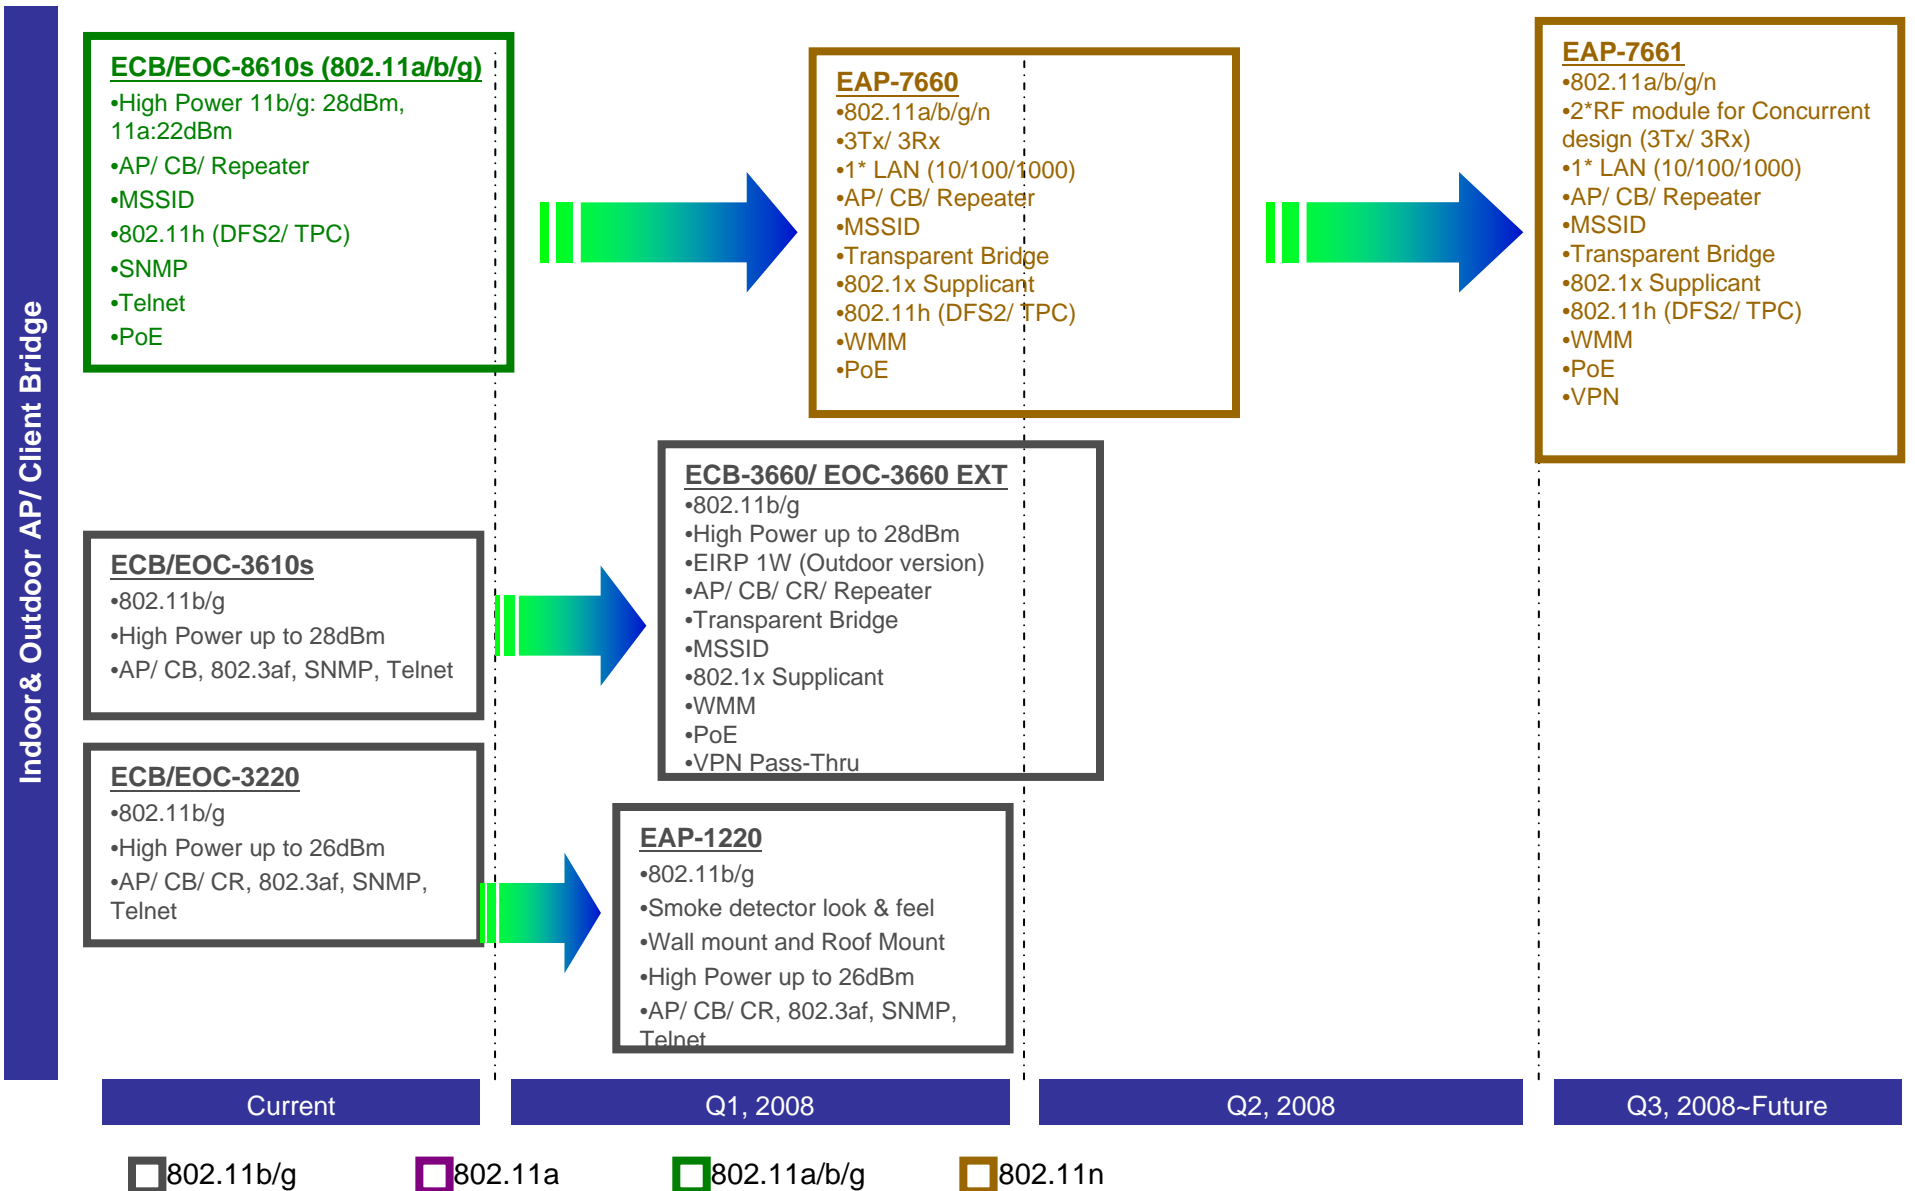

## DCM Product Roadmap and Introduction

**Senao Networks, Inc.**

# Wired Solution (LAN Switch)

- Enterprise software
  - MSSID up to 4
  - 802.1x supplicant in CB mode
  - Broadband Bandwidth Control
- Enhance Range
  - Radio bandwidth control (5MHz, 10MHz, 20MHz)
  - Antenna Diversity
  - Response Time out adjustable for Outdoor Application
- QoS Video
  - WMM in CB mode
  - Streaming Engine
- User Friendly
  - UI/ Utility for EnGenius
  - Setup Wizard for AP/ CB/ Router
  - Automatic firmware upgrade
  - NMS