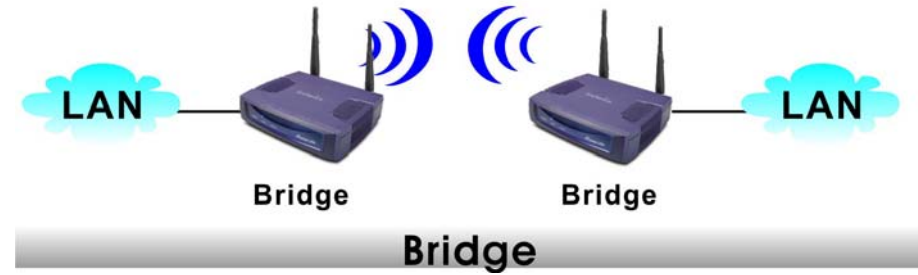

7 + 1 Multifunction