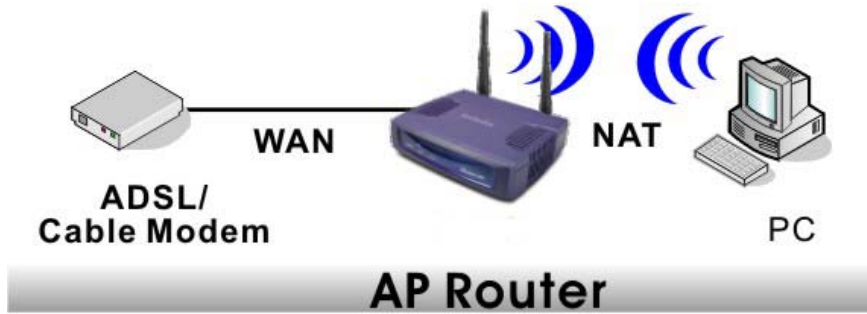

7 + 1 Multifunction