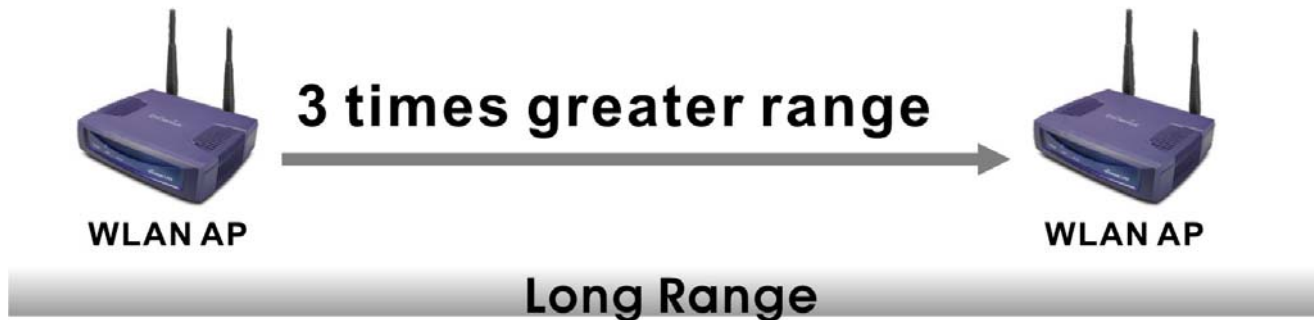

7 + 1 Multifunction