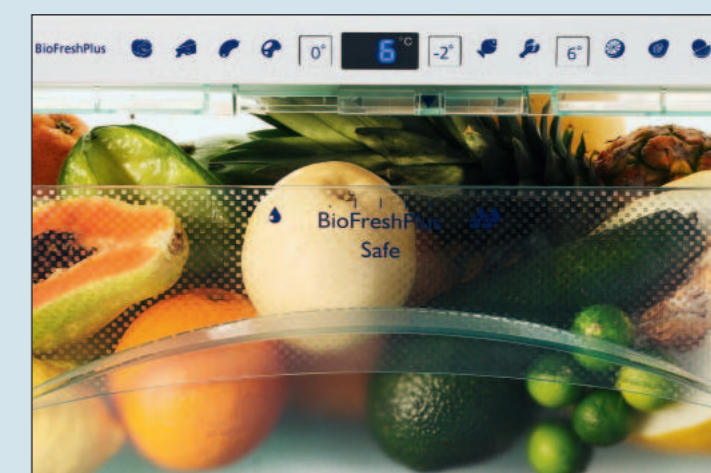

With **BioFreshPlus**, even temperature sensitive tropical fruits can be kept fresh for longer. They are perfectly stored at +6°C and high humidity. For an optimum overview, the BioFreshPlus safes are illuminated with LED technology.

Side-by-side combination

Gross/net capacity	Fridge compartment incl. BioFresh comp. Freezer compartment
Energy efficiency class	
Energy consumption/year	
Climate rating	
Dimensions in cm (h/w/d)	
Separately adjustable cooling circuits	
Finish	

Electronic control	
Position of control	
Control	
SmartSteel	

SBSes 7273 PremiumPlus

403/355 litre
126/111 litre
294/237 litre
<A/A>
460.6 kWh
SN-T
185.2/121/63
3
Stainless steel

LCD display
in the door
Touch-electronic