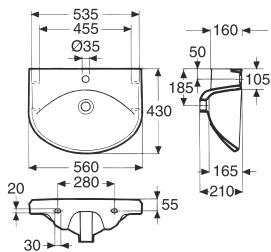

Basic

590-2 Basic, 560x430mm bolt or bracket mounting

White

GB1059026101

Price EUR
VAT 0%

60

EAN

7391530026848