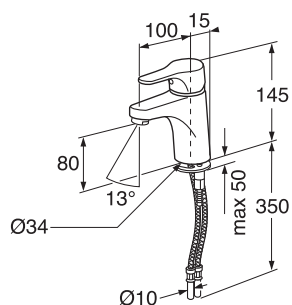

Nautic

Washbasin and bidet mixers

Washbasin mixer with chain lug, eco-effect and ecotemp

Chrome

GB41214047

88

7393792217620