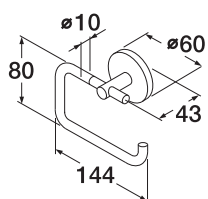

Toilet roll holder

Chrome

GB41103847 00

16

7391530059273