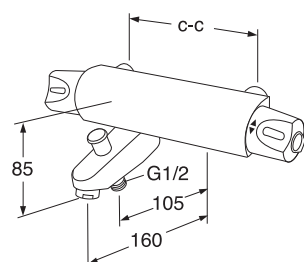

Nautic thermostatic bath mixer with with non-return valves and ceramic upper head

Chrome

GB41216333

210

7393792219952