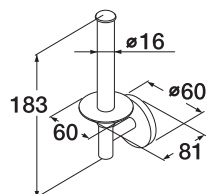

16

7391530059273

Spare toilet roll holder

Chrome

GB41103848 00

36

7391530059280

		Code	Price EUR VAT 0%	EAN
	Toilet brush and holder Chrome	GB41103850 00	49	7391530060422
G3 	Hook Chrome	GB41103804 00	13	7391530057293
	Towel ring Chrome	GB41103806 00	31	7391530057309
	Towel rail single Chrome	GB41103801 00	59	7391530057286
	Towel rail double Chrome	GB41103800 00	92	7391530057279
	Toothbrush holder Chrome	GB41103813 00	31	7391530059112
	Soap dispenser Chrome	GB41103817 00	42	7391530059136
	Soap dish Chrome	GB41103816 00	36	7391530059129
	Glass shelf Chrome	GB41103819 00	46	7391530059143