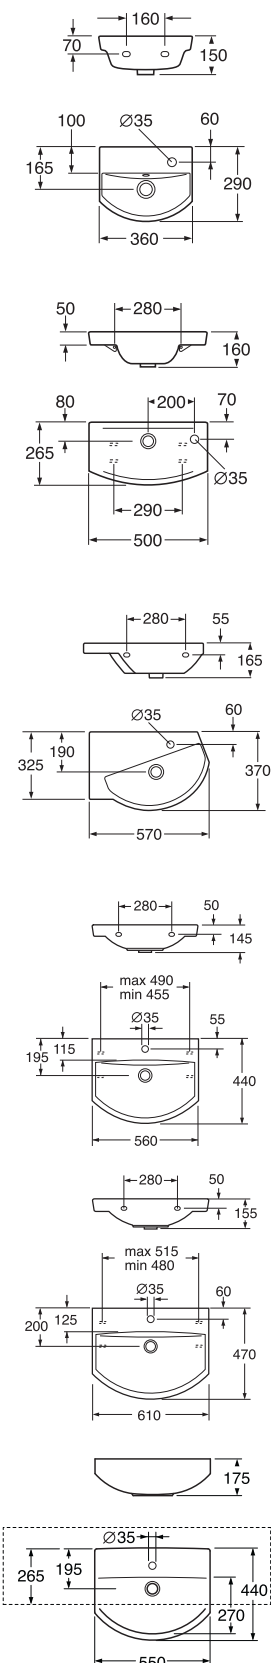

Logic

5393 Logic, 360x290 mm bolt mounting

White with tap hole on the right

White C+

White with tap hole on the left

White C+

Code

Price EUR
VAT 0%

EAN

53939R01

54

4022693008220

53939RR1

118

4022693008404

53939L01

54

4047289274728

53939LR1

118

4047289274735

5197 Logic, 500x265 mm bolt or bracket mounting (195 mm)

White with tap hole on the right

White C+

White with tap hole on the left

White C+

51979R01

62

4047289274216

51979RR1

126

4047289274223

51979L01

62

4047289274193

51979LR1

126

4047289274209

5198 Logic, 570x370 mm bolt or bracket mounting

Intended for fittings in corners or for free fittings on walls

White

White C+

51989901

76

4047289274261

519899R1

139

4047289274278

5193 Logic, 560x440 mm bolt or bracket mounting (260 mm)

White

White C+

51939901

74

4047289274025

519399R1

138

4047289274032

5194 Logic, 610x470 mm bolt or bracket mounting (260 mm)

White

White C+

51949901

79

4047289274087

519499R1

143

4047289274094

5199 Logic, 550x440 mm tabletop washbasin

White

White C+

51999901

135

4047289274285

519999R1

199

4047289274292