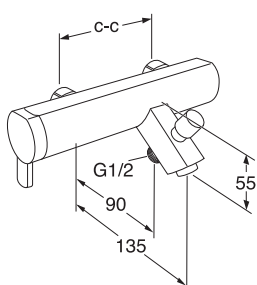

Bath mixers

Bath mixer from anodized aluminium with eco-effect

Black	GB41219023 23	240	7393792220354
Silver	GB41219023 46	240	7393792220361
Champagne	GB41219023 47	240	7393792220378
Blue	GB41219023 48	240	7393792220385
Red	GB41219023 49	240	7393792220392