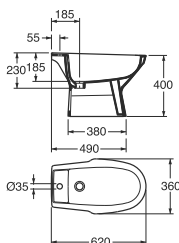

BIDETS AND URINALS

Nordic

2100 Floor model

White

GB1121000100

182

7391530054285

White C+

GB112100R100

246

7391530058351