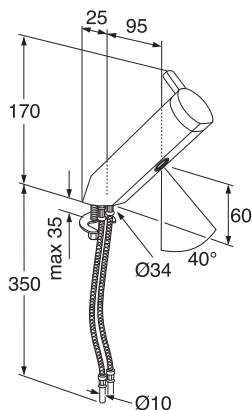

Coloric

Washbasin mixers