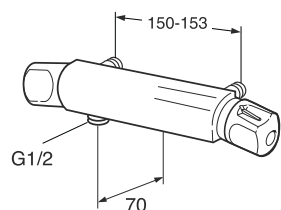

Thermostatic mixers

Nordic thermostatic shower mixer with non-return valves and ceramic upper head

Chrome

GB41216503

Price EUR
VAT 0%

133

EAN

7393792200783