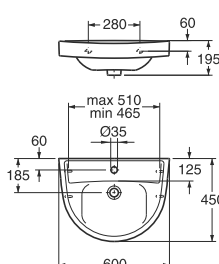

Code	Price EUR VAT 0%	EAN
GB1124500108	63	7391530051918
GB112450R108	128	7391530057071
GB1124500109	63	7391530051925
GB112450R109	128	7391530057088
GB1124500111	64	7391530051932

2500 Nordic, 500x360 mm bolt or bracket mounting (195 mm)

White

White C+

GB1125006101	68	7391530051864
GB112500R101	133	7391530054216

2560 Nordic, 560x415 mm bolt or bracket mounting (240 mm)

White

White C+

GB1125606101	65	7391530057224
GB112560R101	130	7391530057118

2600 Nordic, 600x450 mm bolt or bracket mounting (240 mm)

White

White C+

White with soap bump right side

White with soap bump left side

White with hand shower left side

GB1126006101	65	7391530050638
GB112600R101	130	7391530054223
GB1126000158	147	7391530050584
GB1126000159	147	7391530050591
GB1126000169	240	7391530050614