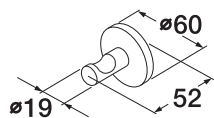

G2

Hook

Chrome

GB41103844 00

10

7391530059259