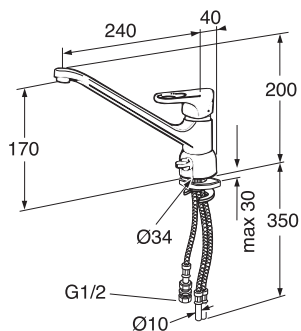

Sink mixer with swivel spout 110°, eco-effect and with shut-off for dishwasher/washing machine

Chrome

GB41209295

131

7393792200394