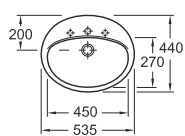

7G28-53, 535x440x200 mm

Built-in washbasin suitable for 1-hole fittings
Tap hole punched out

White

7G285301

99

4022693743541