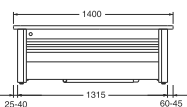

1400 Bath 1400x700mm

With bottom plug, waste pipe, overflow hole and w/o feet

White

GB2083400100

440