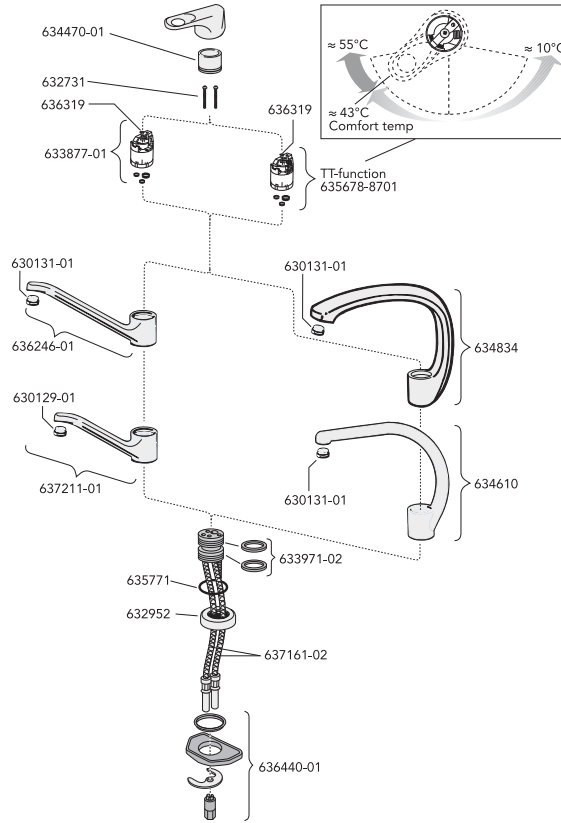

Sink mixers