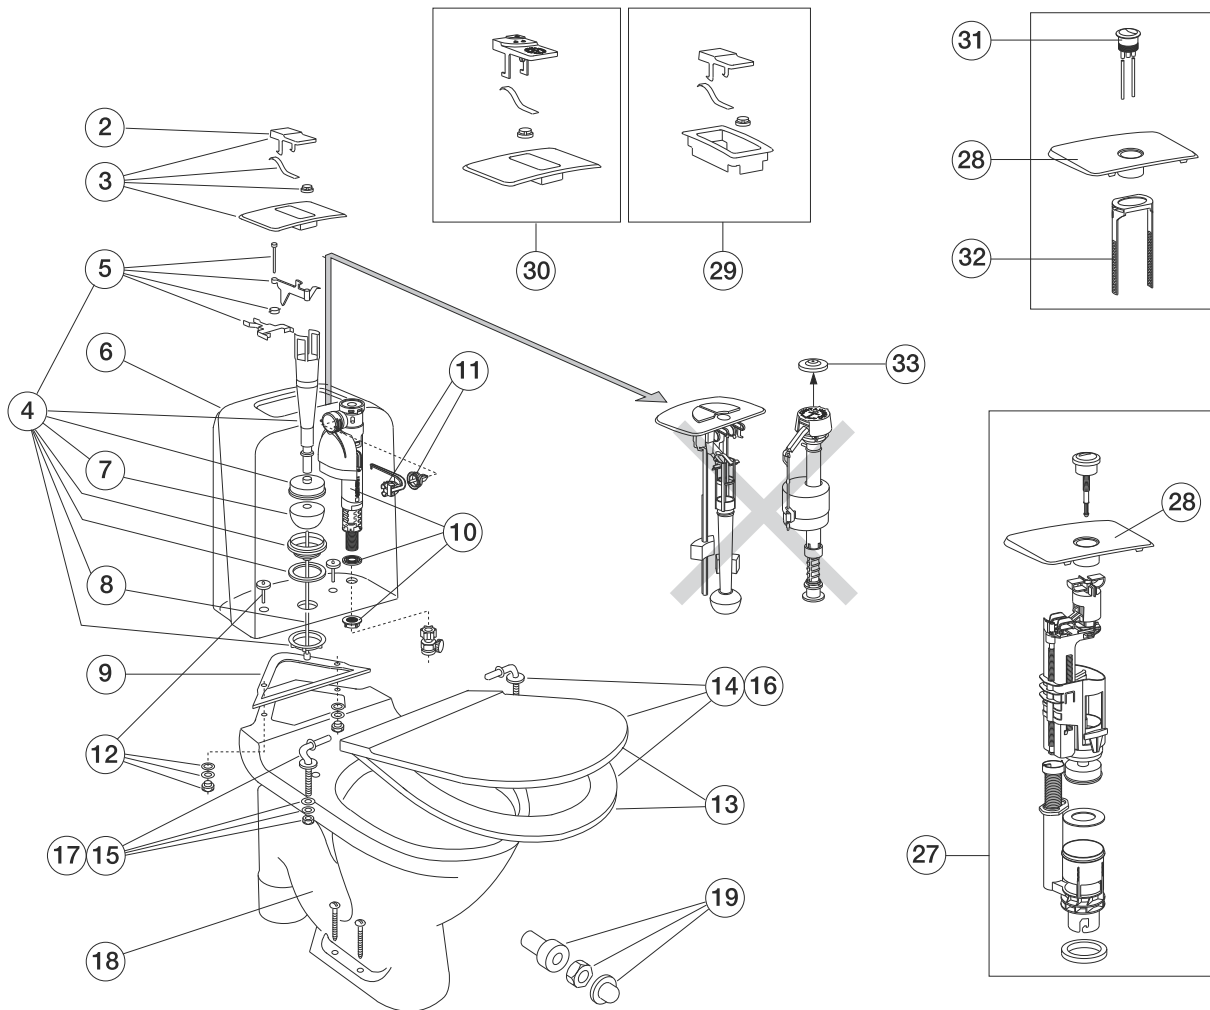

Standard package code	Price EUR VAT 0%	EAN	Retail package code	Price EUR VAT 0%	EAN	
Spare parts for ARTic WC							
1	Duo/Twico 2 compl. valve	GB19299T2955	31	7391530057361	GB19299T2956	34	7391530057378
2	Pushbuttonrod Duo	GB19299T2953	24	7391530057408	GB19299T2956		
3	Bottomvalvegasket			GB19299TK962	9	7391530054360	
4	Valvehousegasket			GB19299TK961	7	7391530054353	
5	Valvehousesenut			GB19299TK960	6	7391530054506	
6	Pushbutton Duo chrome			GB19299T2951	10	7391530057330	
7	Cistern cover			GB1929900500	11	7391530059440	
8	GB-inlet valve	GB1929901971	27	7391530057040	GB1929901972	29	7391530057033
9	GB-membran	GB1929901978	15	7391530057064	GB1929901979	16	7391530057057
10	Cistern	GB184200001200	131	7391530059495			
11	Cistern bolts			GB1929900505	7	7391530059488	
12	Cistern sealing			GB1929900504	7	7391530059471	
13	Flexible hose			GB1929900502	7	7391530059457	
14	Ventil			GB1929900503	14	7391530059464	
15	Outlet connection			GB1921101408	75	7391530059587	
16	Seat and cover with hinges			GB1919901650	66	4022693716743	
	Seat and cover black with hinges			GB1919901660	80	4022693762665	
17	Hinges			GB1919901835	17	7391530059570	
18	WC bowl 4310	GB184310001200	278	7391530059518			
	WC bowl 4310 C+	GB1843100R1200	341	7391530059525			
	WC bowl 4330	GB184330001200	219	7391530059549			
19	Floorfastening set			GB1929900381	19	7391530056227	
20	Wallfixing set	GB1929900325	13	7391530032283			

Spare parts for Basic WC