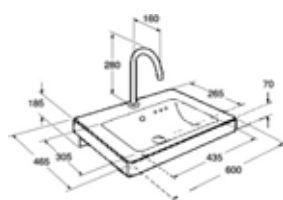

Magic C, 4601 ARTic, 600x465 mm

With electronic mixer and sensor

White

GB11460101VA

943