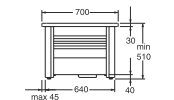

1600 Bath 1600x700mm

With bottom plug, waste pipe, overflow hole and w/o feet

White

GB2083600100

264