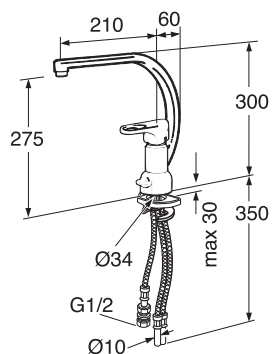

Sink mixer with high swivel spout 110°, eco-effect and with shut-off for dishwasher/washing machine

Chrome

GB41208395

168

7393792200547