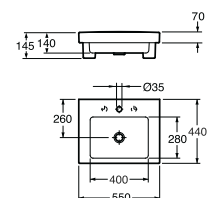

ARTic built-in

4551 ARTic, 550x435 mm

White

GB1145510101

144

7391530058658

White C+

GB114551R101

209

7391530058665