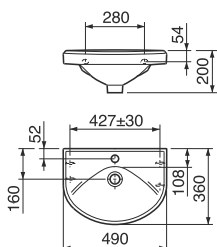

590-3 Basic, 490x360 mm bolt or bracket mounting

White

GB1059056101

61

7391530047270