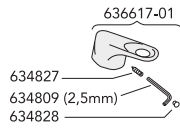

Nordic Plus/Pro