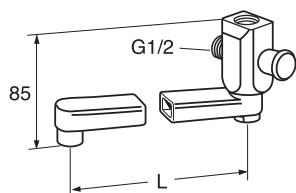

57
 57
 57
 57
 60
 88

7393792206082
 7393792206099
 7393792203793
 7393792206075
 7393792204491
 7393792206549

Swivel spout with diverter, automatic resetting to bath position

Chrome 250 mm
 Chrome 350 mm