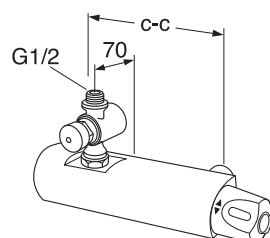

Nautic self close thermostatic shower mixer with non-return valves, with adjustable flow and flushing time approx 30 sec.

Chrome

GB41216364

350

7393792220644