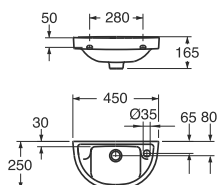

WASHBASINS

Nordic

2450 Nordic, 450x250 mm bolt mounting

White with tap hole on the right

White C+

White with tap hole on the left

White C+

White without tap hole