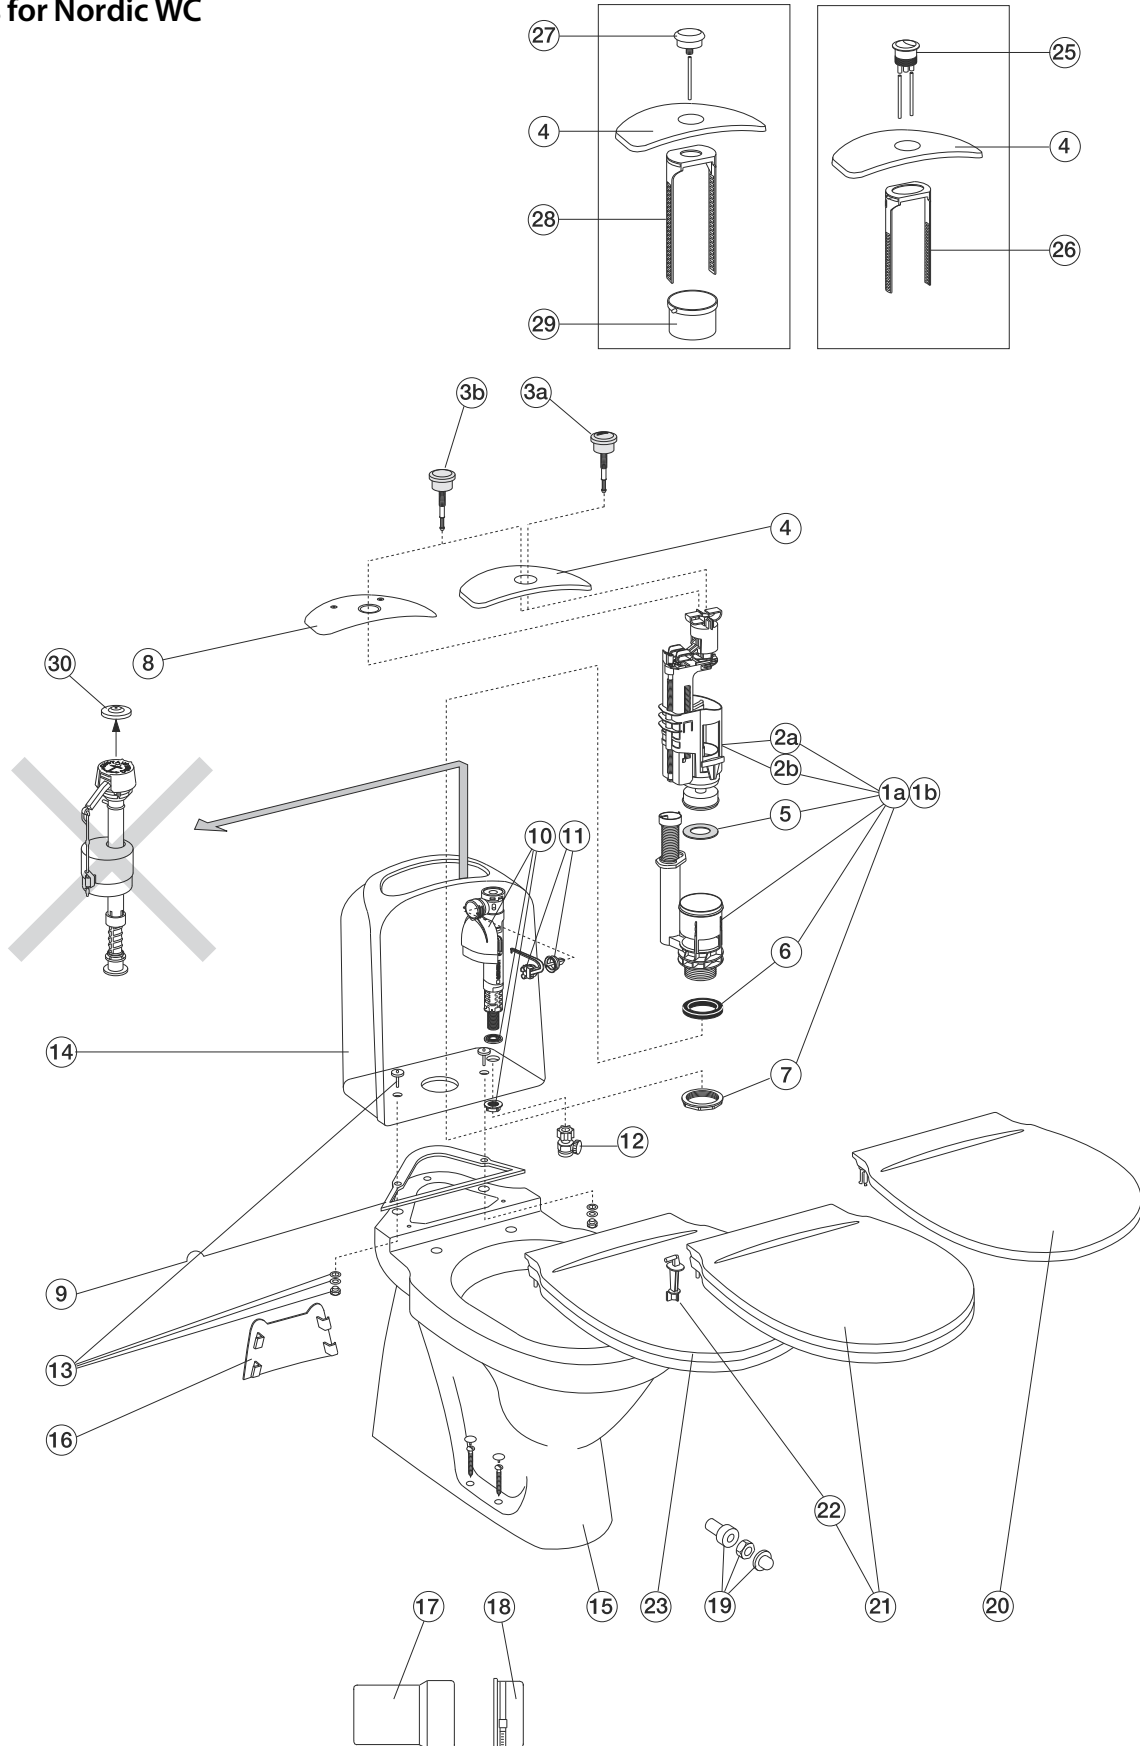

URCCN-G 90X70W

915

7320050059739

TECHNICAL DRAWINGS

Spare parts for Nordic WC

		Code	Price EUR VAT 0%	EAN
Spare parts for Nordic 2300-series WC				
1	Duo/Twico 2 compl.valve/standard Retail package	GB19299T2955 GB19299T2956	31 34	7391530057361 7391530057378
1b	Single compl.valve/retail package	GB19299T2958	32	7391530057392
2a	Pushbuttonrod Duo	GB19299T2953	24	7391530057408
3a	Pushbutton Duo chrome Twico 2	GB19299T2951	10	7391530057330
3b	Pushbutton Single chrome Twico 2	GB19299T2952	12	7391530057347
4	Cisterncover Twico 1, Twico 2; Duo/Single	GB19299K1931	11	7391530054490
5	Bottomvavegasket Twico 1, Twico 2, Single	GB19299TK962	9	7391530054360
6	Valvehousegasket Twico 1, Twico 2, Single	GB19299TK961	7	7391530054353
7	Valvehousenut Twico 1, Twico 2, Single	GB19299TK960	6	7391530054506
8	Cistern cover stainless	GB1929901991	63	7391530054520
9	Cisternsealing	GB1929900320	8	7391530029979
10	GB-inlet valve, retail package standard, in package 35 pcs	GB1929901972 GB1929901971	29 27	7391530057033 7391530057040
11	GB-membran retail package standard, in package 50 pcs	GB1929901979 GB1929901978	16 15	7391530057057 7391530057064
12	TF 36 cisternvalve with seal without filter	GB1929900304 GB1929900503	13 14	7391530030869 7391530059464
13	Cistern bolts (2 pcs)	GB1929900319	13	7391530059457
14	Cistern 2200 without accessories	GB182200001200	97	7391530051468
15	WC-bowl 2300	GB182300001200	184	7391530051604
	WC-bowl 2300 C+	GB1823000R1200	248	7391530056401
	WC-bowl 2310	GB182310001200	209	7391530051611
	WC-bowl 2310 C+	GB1823100R1200	273	7391530056418
	WC-bowl 2320	GB182320001200	306	7391530051628
	WC-bowl 2320 C+	GB1823200R1200	367	
	WC-bowl 2330	GB182330001000	101	7391530051635
	WC-bowl 2330 C+	GB1823300R1200	163	7391530056883
	WC-bowl 2340	GB182340001200	260	
	WC-bowl 2340 C+	GB1823400R1200	314	
	WC-bowl 2350	GB182340001200	260	
	WC-bowl 2350 C+	GB1823500R1200	314	7391530060118
	WC-bowl 2391	GB182391001200	185	7391530058399
	WC-bowl 2391 C+	GB1823910R1200	242	
16	Foot cover	GB1929903410	6	7391530055374
17	Wastepipe for wallmounting WC 2330	GB1929900312	16	7391530031156
18	Plastic connection 5 1/4" (133.35 mm)	GB1929900021	12	7391530031163
19	Wallfixing set, white for 2320 and 2330	GB1929900325	13	7391530032283
20	Seat and cover standard	GB1919902002	19	7391530051833
21	Seat and cover quick release	GB1919902058	83	
22	Lift off hinge for Nordic	GB1911101839	39	
23	Seat and cover white softclose Seat and cover black softclose	GB1919902055 GB1919902065	88 132	5708590285689 5708590285696
25	Complete button Duo, Twico 1	GB19299T1951	27	7391530054339
26	Lid attachment Duo, Twico 1	GB19299T1956	14	7391530054315
27	Complete button Single/Kega	GB19299K1951	19	7391530054407
28	Lid attachment Single/Kega	GB19299K1956	14	7391530054391
29	Adapter, Kega to Twico 2	GB19299KT959	16	7391530057491
30	F 10 Fluidmaster membran	GB1929900271	7	7391530030784