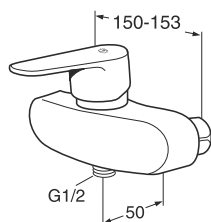

Shower and bath mixers

Shower mixer with non-return valve (ecotemp included), w/o couplings

Chrome

GB41217504

110

7393792211574