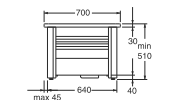

1602 Shower/bath 1600x750mm

With bottom plug, waste pipe, w/o overflow hole and w/o feet

White

GB2116020100

830

4038565004313