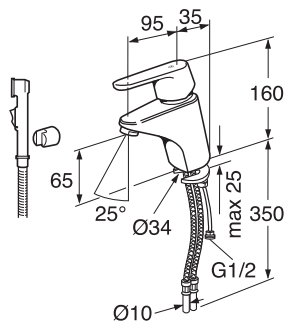

7393792211000

Washbasin mixer with pop-up valve and eco-effect (ecotemp included)

Chrome

GB41214541

116

7393792210966

Washbasin mixer with self-closing hand spray and wall attachment, with chain lug, hose 1,75m , eco-effect (ecotemp included), w/o pop-up valve