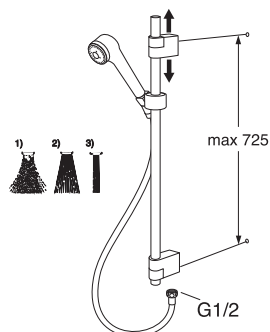

Shower sets

Nautic I shower set with soap holder, three positions, shower head holder and hose 1,75m

Chrome

GB41103340 00

Price EUR
VAT 0%

65

EAN
7393792219969

Nautic II shower set with three sprays, three positions, shower head holder and hose 1,75m