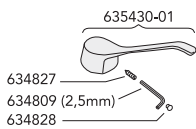

Levers

Centic

Nordic Plus/Pro

Nordic TT

Centic

Arctic

ND 40

Skandic 03

Skandic 03

Collection

Skandic 03 Mini

Skandic 03 Mini

Washbasin mixers

Nautic washbasin mixer

Skandic electronic mixer