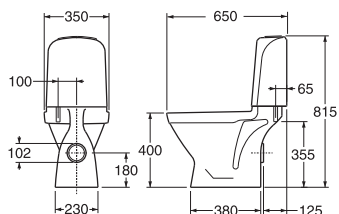

7391530054056

GB1123003R1204

361

7391530054087

2310 Nordic, P-trap

White with hard seat and cover 6l

White with standard seat and cover 6l

White w/o seat and cover 6l