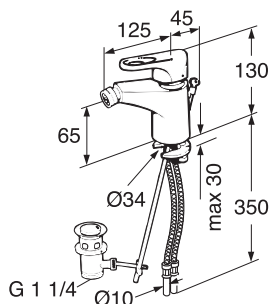

Bidet mixer with ball jointed aerator, eco-effect and with pop-up valve

Chrome

GB41212171

120

7393792200349