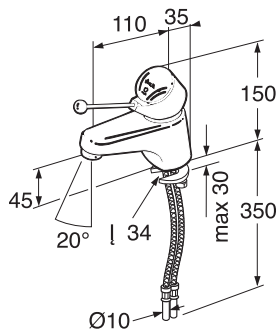

Care products

Washbasin mixer with 125mm lever and eco-effect

Chrome

GB41213551 61

Price EUR
VAT 0%

90

EAN
7393792205795