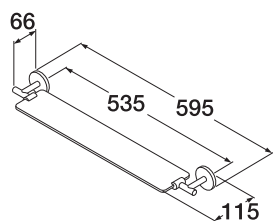

Glass shelf

Chrome

GB41103859 00

39

7391530059310