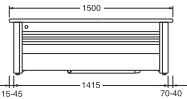

1500 Bath 1500x700mm

With bottom plug, waste pipe, overflow hole and w/o feet

White

GB2083500100

296