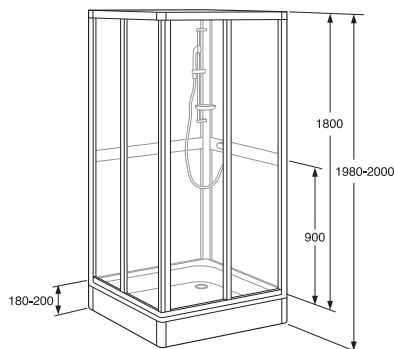

SHOWER CABINETS

Nordic

Square or rectangular shower cabinet with sliding doors

3mm walls of hardened clear safety glass or patterned styrene, with white profile and white cabin tub in enamelled sheet steel features adjustable 20mm feet, rollers on top and bottom

With styrene walls:

RCCN-S 80 x 80cm
A x B 800-800mm
RCCN-S 90 x 90cm
A x B 900-900mm
RCCN-S 70 x 90cm
A x B 700-900mm
RCCN-S 90 x 70cm
A x B 900-700mm

With hardened glass walls:

RCCN-G 80 x 80cm
A x B 800-800mm
RCCN-G 90 x 90cm
A x B 900-900mm
RCCN-G 70 x 90cm
A x B 700-900mm
RCCN-G 90 x 70cm
A x B 900-700mm

Code

Price EUR
VAT 0%

EAN

URCCN-S 80X80W

679

7320050059791

URCCN-S 90X90W

679

7320050059838

URCCN-S 70X90W

679

7320050059777

URCCN-S 90X70W

679

7320050059814

URCCN-G 80X80W

915

7320050059715

URCCN-G 90X90W

915

7320050059753

URCCN-G 70X90W

915

7320050059692

URCCN-G 90X70W

915

7320050059739