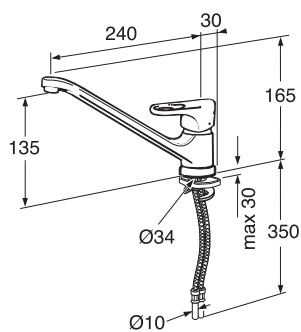

Kitchen mixers

Sink mixer with swivel spout 110° and eco-effect

Chrome

GB41208255

Price EUR
VAT 0%

105

EAN

7393792200363