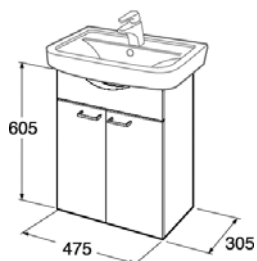

FURNITURE

Nordic II

2856 vanity unit, 475x605 mm

For WB 2560 for bolts or brackets

White with moveable shelving and aluminum handle included

GB712856010110

148

7391530060293

2856 vanity unit packet incl. WB 2560 Nordic 560x415mm

Moveable shelving and aluminum handle included

GB712856012560

178

7391530060309