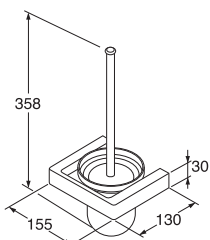

Toilet brush and holder

Chrome

GB41103830.00

109

7391530060415