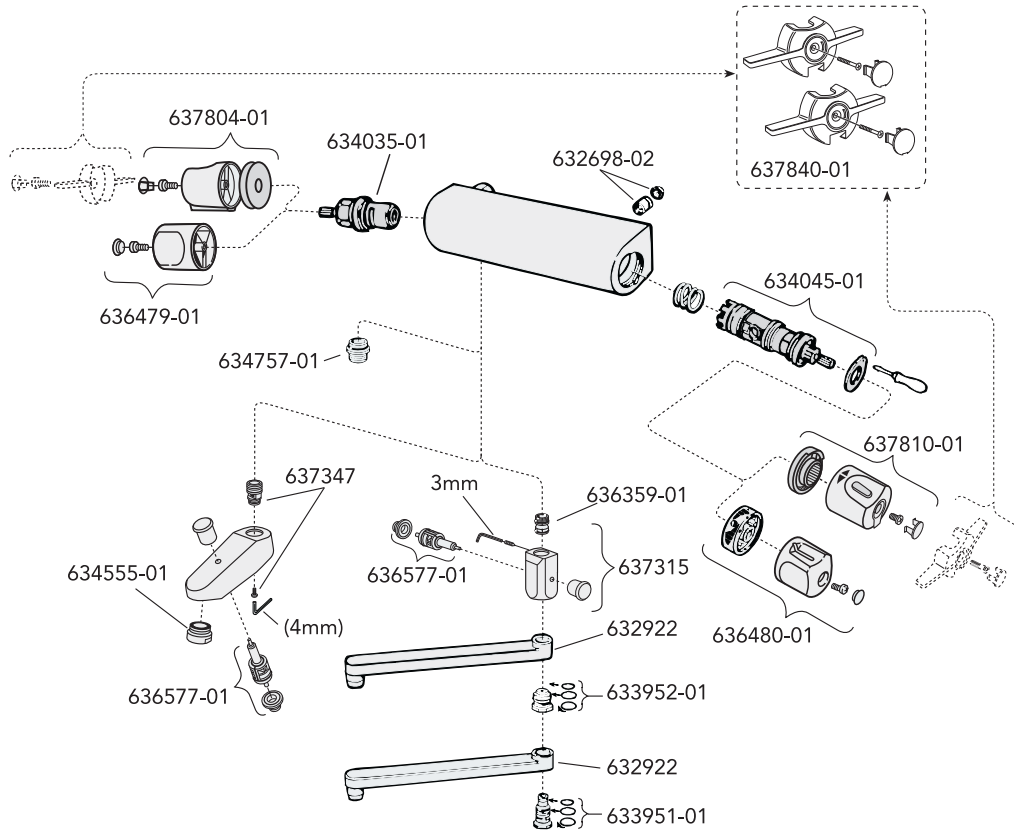

Nordic thermostatic mixer