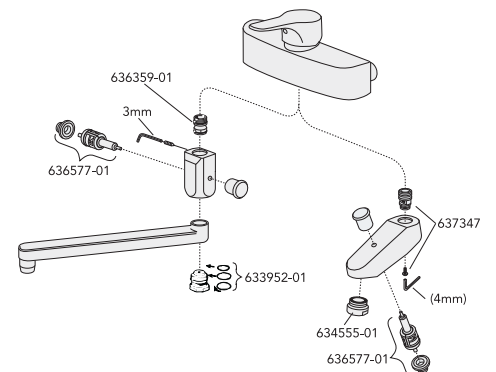

Skandic 03 thermostatic mixer

Nautic bath and shower mixer