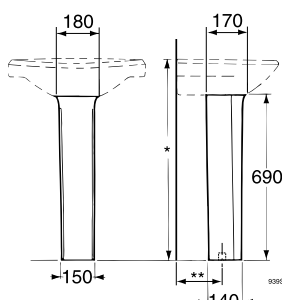

939 Basic, pedestal

For WB 590-2 and 593-2

White

GB1019390100

57

7391530019864

*Washbasins don't include bolt or bracket fastening sets

* 590-1 = 870 mm   ** Max 190 mm
590-2, 590-3 = 840 mm   ** Max 185 mm