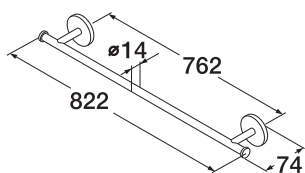

Towel rail single

Chrome

GB41103841 00

44

7391530059235