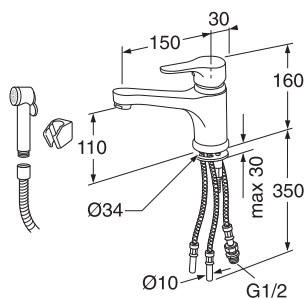

Washbasin mixer with spout 150 mm and self-closing hand spray, eco-effect and ecotemp

Chrome

GB41214145

159

7393792221856

* available from second semester