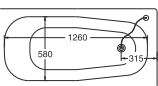

4014 Frame incl. one full front and end panel for 1400

GB2140140100

230

7350001770079

4514 Additional front panel for frame 4014

GB2145140100

83

7350001770499

4570 Additional end panel for frame 4014

GB2145700100

49

7350001770543