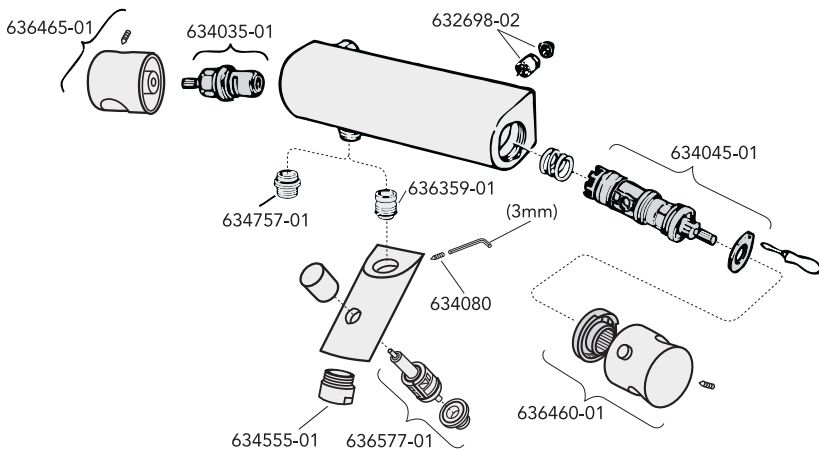

Skandic 03 thermostatic mixer

Nautic bath and shower mixer