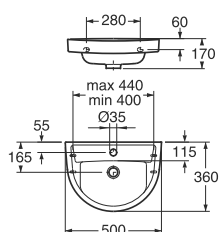

WASHBASINS

Nordic

2450 Nordic, 450x250 mm bolt mounting

White with tap hole on the right

White C+

White with tap hole on the left

White C+

White without tap hole

Code	Price EUR VAT 0%	EAN
GB1124500108	63	7391530051918
GB112450R108	128	7391530057071
GB1124500109	63	7391530051925
GB112450R109	128	7391530057088
GB1124500111	64	7391530051932

2500 Nordic, 500x360 mm bolt or bracket mounting (195 mm)