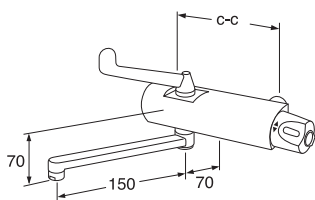

Nautic thermostatic wall mixer (can be used also as bath mixer) with lever 150mm, ceramic upper head and non-return valves

Chrome

GB41216352

214

EAN
7393792220965