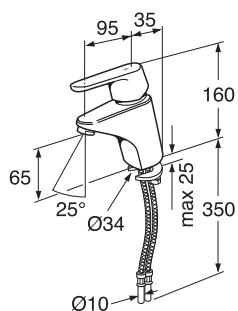

ND40

Washbasin and bidet mixers

Washbasin mixer with chain lug and eco-effect (ecotemp included)

Chrome

GB41214547

Price EUR
VAT 0%

95

EAN

7393792211000