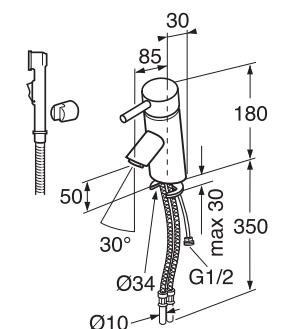

158

7393792215299

Chrome w/o push-down bottom plug

GB41215051 0072

131

7393792215312

Washbasin mixer with lever pin and self-closing hand spray with wall attachment, hose 1,75m and eco-effect

Chrome