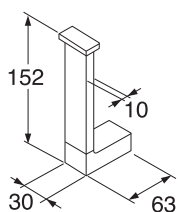

Spare toilet roll holder

Chrome

GB41103828.00

39

7391530060408