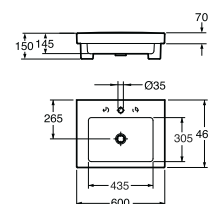

4601 ARTic, 600x465 mm

White

GB1146010101

157

7391530058634

White C+

GB114601R101

221

7391530058641