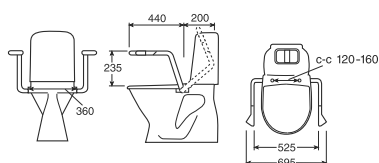

ADDITIONAL PRODUCTS

Seat & covers

Nordic WC

	Code	Price EUR VAT 0%	EAN
Standard	GB1919902002	19	7391530051833
Hard plastic	GB1919901211	47	7391530054278
Quick release	GB1919902058	83	5708590284231
Soft-close white	GB1919902055	88	5708590285689
Soft-close black	GB1919902065	132	5708590285696
Bleached birch	GB1919900720	174	5708590248394
Bleached oak	GB1919900721	232	5708590248400
Mahogany beech-wood	GB1919900722	184	5708590248370
Oiled teak	GB1919900723	242	5708590248387
Standard for 305	GB1919900910	61	7391530030043

Logic WC

Hard plastic	9M016101	50	4022693989956
Soft-close white	9M11S101	99	5708590283258
Soft-close black	9M11S136	154	5708590283265

ARTic WC and Classic wall hung

Hard plastic white	GB1919901650	66	4022693716743
Hard plastic black	GB1919901660	80	4022693762665

Basic WC

Standard	GB1919901702	17	7391530029986
Hard plastic (plastic hinges)	GB1919901201	47	7391530037530
Hard plastic (metal hinges)	GB1919901950	87	5708590083735

Raisening bases

For WC 2310 Nordic	GB1927569710	146	7391530058382
For WC 2300 Nordic	GB1927634600	146	7391530059365
For WC 390 Basic	GB1927569600	112	7391530033174

Care products

Toilet arm support incl. hard seat and cover

For Nordic WC	GB88305101	371	7393792212304
For Basic WC	GB88305001	325	

Paper holder For Nordic and Basic WC arm support

GB88301801	13	7391530044880