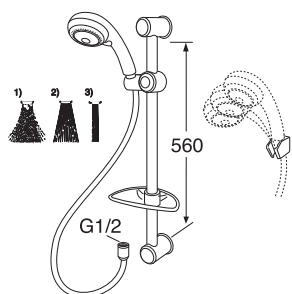

Genic shower set with soap holder, three sprays, three positions, shower head holder and hose 1,75m

Chrome

GB41103338 00

70

EAN
7393792219983