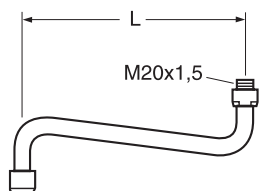

Spouts

S-spout

Chrome 150 mm
Chrome 250 mm
Chrome 350 mm
Chrome 400 mm
Chrome 500 mm

Code

Price EUR
VAT 0%

EAN

GB41630191
GB41630194
GB41630197
GB41630198
GB41630199

30
32
34
45
82

7393792202886
7393792202701
7393792202695
7393792204682
7393792206631