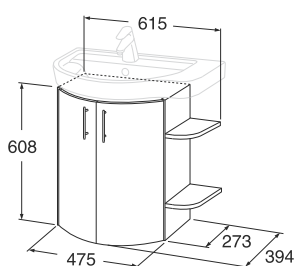

GB712856010110

148

7391530060293

2856 vanity unit packet incl. WB 2560 Nordic 560x415mm

Moveable shelving and aluminum handle included

GB712856012560

178

7391530060309