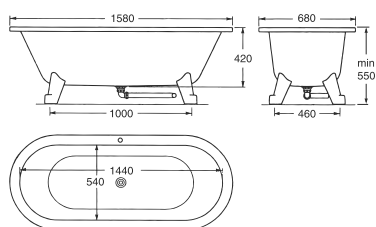

BATHS

Self-supporting baths

6316 Bath 1580x680mm

With waste pipe, w/o overflow

White with white feet and white bottom plug

White w/o feet, with chromed bottom plug

Black w/o feet, with chromed bottom plug

Code

Price EUR
VAT 0%

EAN

GB2063160101

814

4038565006713

GB2063160001

869

4038565006839

GB2063165601

1345

4038565006720