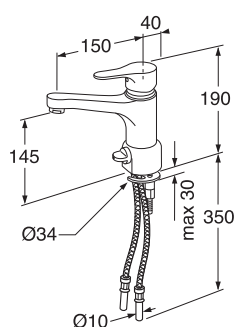

* available from second semester

Washbasin mixer with spout 150 mm and self-closing hand spray, eco-effect and ecotemp

Chrome

GB41214145

159

7393792221856

* available from second semester

Washbasin mixer with spout 150 mm, eco-effect, ecotemp and with shut-off for dishwasher/washing machine