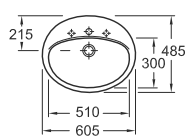

7G28-60, 605x485x215 mm

Built-in washbasin

White

7G286001

114

4022693743602