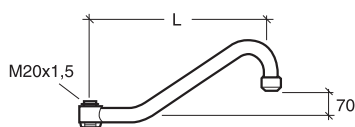

Swivel spout

Chrome 260 mm
Chrome 400 mm

GB41633644
GB41633646

50
139

7393792206150
7393792203548