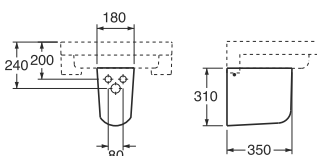

4930 ARTic, trap cover

For WB 4650, 4600, 4550

White

GB1149300100

127

7391530058733