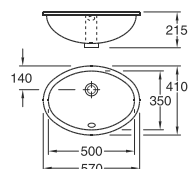

Other washbasins

6147-98, 570x410 mm

Undercounter washbasin with glazed exterior

White

GB1561479801

Price EUR
VAT 0%

98

EAN