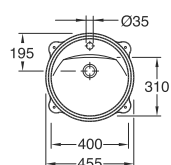

7127-99, 455x310 mm

Undercounter washbasin

White

GB1571279901

133