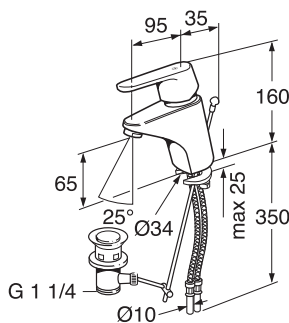

Washbasin mixer with pop-up valve and eco-effect (ecotemp included)

Chrome

GB41214541

116

7393792210966