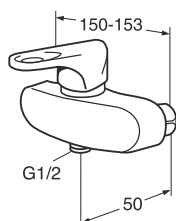

Shower and bath mixers

Shower mixer with non-return valve and w/o couplings

Chrome

GB41118504

100

7393792202725