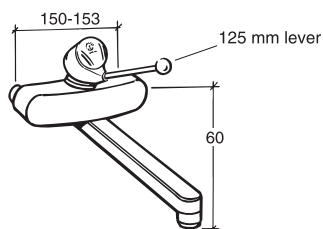

Washbasin wall mixer with 125 lever and eco-effect

Chrome with fixed spout 85mm and wallprojection 135mm

GB41218612 61

164

EAN
7393792200837

Chrome with fixed spout 150mm and wallprojection 200mm

GB41218642 61

190

EAN
7393792200844