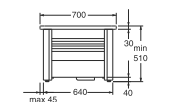

1500 Bath 1500x700mm

With bottom plug, waste pipe, overflow hole and w/o feet

White

GB2083500100

296