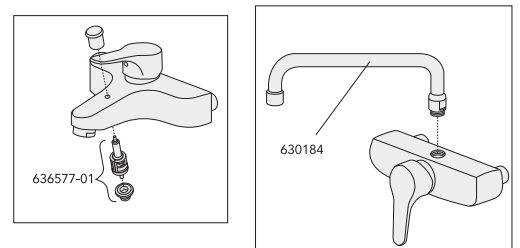

Skandic 03 thermostatic mixer

Nautic bath and shower mixer