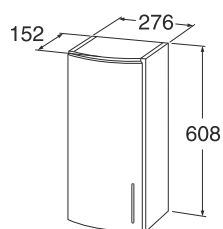

2810 wall cabinet, 276x608 mm

Shelf is adjustable, door opens to right or to left

White

GB712810010110

164

7391530055329