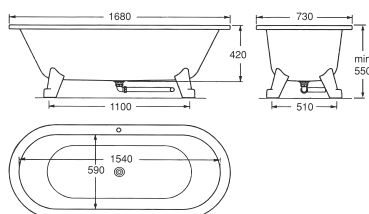

GB2063165601

1345

4038565006720

6368 Bath 1680x730mm

With waste pipe, w/o overflow

White with white feet and white bottom plug

White w/o feet, with chromed bottom plug

Black w/o feet, with chromed bottom plug