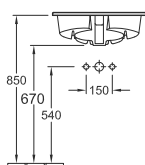

7G28-53, 535x440x200 mm

Built-in washbasin suitable for 1-hole fittings
Tap hole punched out

White

7G285301

99

4022693743541