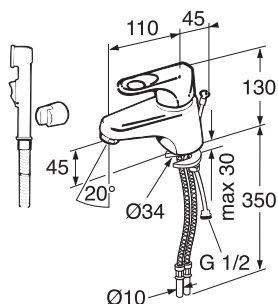

Washbasin mixer with self-closing hand spray and wall attachment, with chain lug, hose 1,75m, eco-effect, w/o pop-up valve

Chrome

GB41213647

116

7393792206020