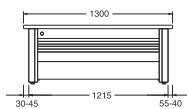

Full front stand baths

Code

Price EUR
VAT 0%

EAN

1300 Bath 1300x700mm

With bottom plug, waste pipe, overflow hole and w/o feet

White

GB2081300100

413