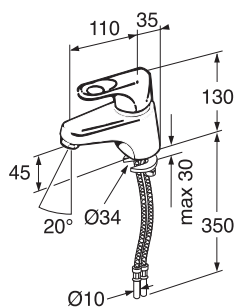

MIXERS

Nordic

Washbasin and bidet mixers

Washbasin mixer with chain lug and eco-effect

Chrome

GB41213547

85

7393792205627