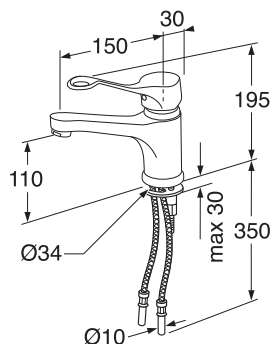

Nautic washbasin mixer with spout 150 mm, lever 160mm and eco-effect

Chrome

GB41214045 64

111

EAN
7393792221832

* available from second semester