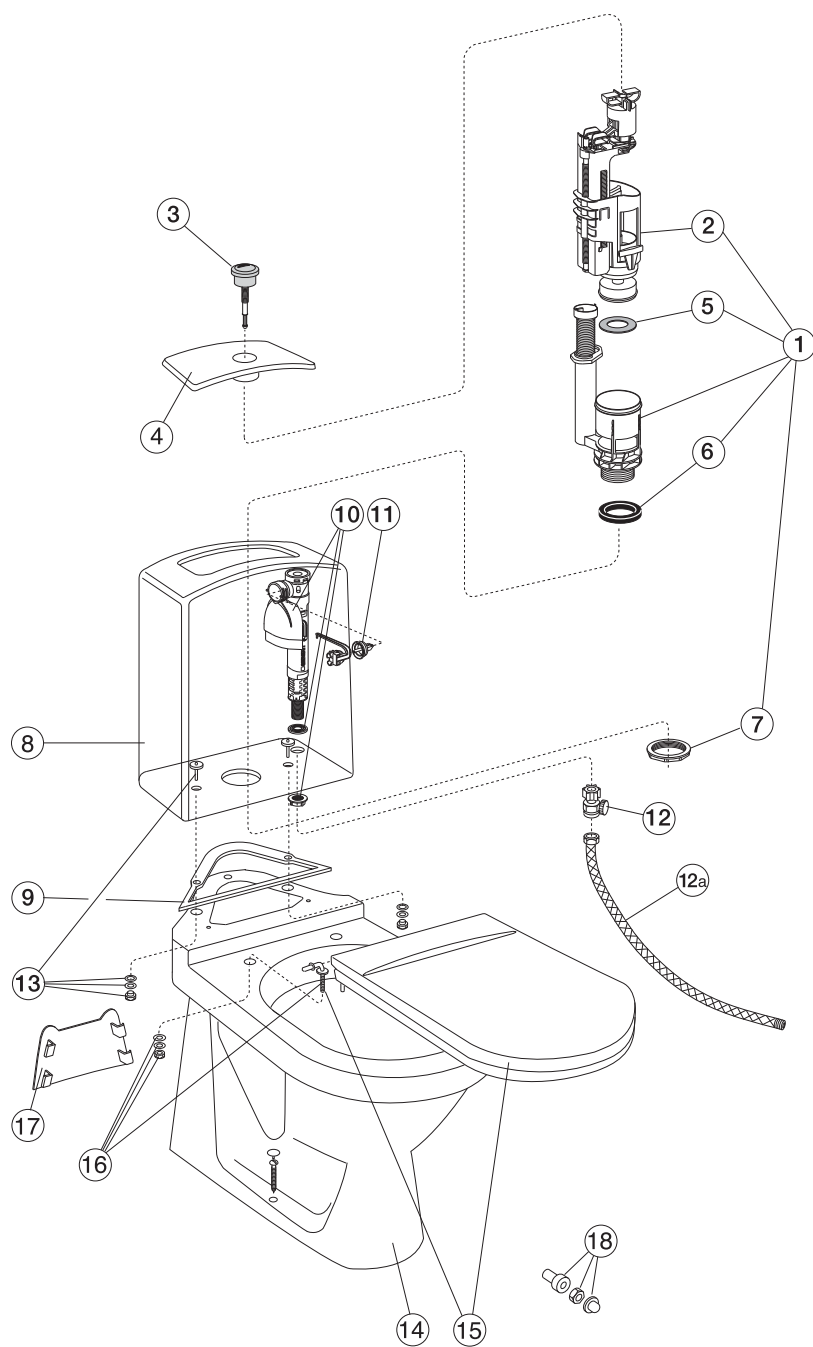

Spare parts for Logic WC

		Code	Price EUR VAT 0%	EAN
Spare parts for Logic WC				
1	Duo/Twico 2 compl.valve/standard Retail package	GB19299T2955	31	7391530057361
		GB19299T2956	34	7391530057378
2	Pushbuttonrod Duo	GB19299T2953	24	7391530057408
3	Pushbutton Duo chrome Twico 2	GB19299T2951	10	7391530057330
4	Cistern cover	81930001	11	4047289275640
5	Bottomvalvegasket Twico 1, Twico 2, Single	GB19299TK962	9	7391530054360
6	Valvehousegasket Twico 1, Twico 2, Single	GB19299TK961	7	7391530054353
7	Valvehousenut Twico 1, Twico 2, Single	GB19299TK960	6	7391530054506
8	Cistern without accessories	57949901	97	4047289291572
9	Cisternsealing for WC 2300/390/5695	GB1929900320	8	7391530029979
	Cisternsealing for WC 5696	GB1921100209	8	
10	GB-inlet valve, retail package standard, in package 35 pcs	GB1929901972	29	7391530057033
		GB1929901971	27	7391530057040
11	GB-membran retail package standard, in package 50 pcs	GB1929901979	16	7391530057057
		GB1929901978	15	7391530057064
12	Ventil	GB1929900503	14	7391530059464
12a	Flexible hose	GB1929900502	7	7391530059457
13	Cistern bolts (2 pcs)	GB1929900319	13	7391530059457
14	5695 bowl	56959901	167	4047289291657
	5695 C+ bowl	569599R1	232	4047289291664
	5696 bowl	56969901	194	4047289291671
	5696 C+ bowl	569699R1	209	4047289291688
15	Hard seat and cover with hinges	9M016101	50	4022693981974
16	Hinges	9M010161	20	4022693989956
17	Foot cover	GB1929903410	6	7391530055374
18	Wallfixing set, white for WC 5693	GB1929900325	13	7391530032283