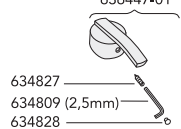

Levers

Centic

Nordic Plus/Pro

Nordic TT

Centic

Arctic

ND 40

Skandic 03

Skandic 03

Collection

Skandic 03 Mini

Skandic 03 Mini

Washbasin mixers

Nautic washbasin mixer

Skandic electronic mixer