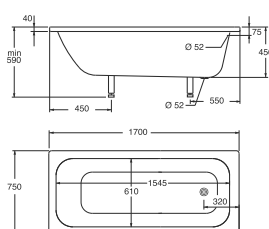

ARTic baths

P110 Built-in bath 1700x750mm

Extra deep 450mm with overflow

White

Feet

Overflow system pop-up for P110

GB208P110100

831

4038565006690

GB208B231500

39

4038565006850

GB2924300131

54

7391530059327