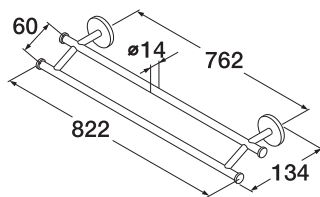

Towel rail double

Chrome

GB41103840 00

70

7391530059228