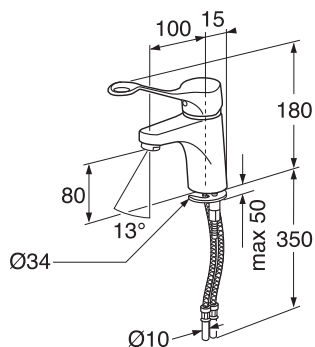

Care products

Washbasin mixer with 125mm lever and eco-effect

Chrome

GB41213551 61

Price EUR
VAT 0%

90

EAN
7393792205795

Nautic washbasin mixer with 160mm lever and eco-effect