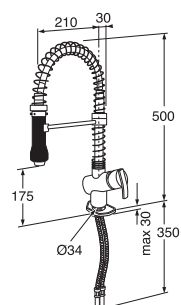

Sink mixer Skandic Island with lever leg, two sprays and eco-effect

Chrome w/o shut-off for dishwasher/washing machine

GB41205057 0072

Code
Price EUR
VAT 0%

376

EAN

7393792216777