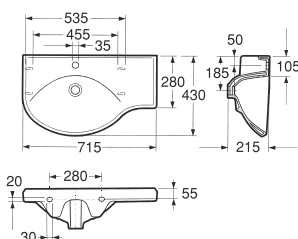

White

White C+

GB1125006101	68	7391530051864
GB112500R101	133	7391530054216

2560 Nordic, 560x415 mm bolt or bracket mounting (240 mm)

White

White C+

GB1125606101	65	7391530057224
GB112560R101	130	7391530057118

2600 Nordic, 600x450 mm bolt or bracket mounting (240 mm)

White

White C+

White with soap bump right side

White with soap bump left side

White with hand shower left side

GB1126006101	65	7391530050638
GB112600R101	130	7391530054223
GB1126000158	147	7391530050584
GB1126000159	147	7391530050591
GB1126000169	240	7391530050614

Price EUR
VAT 0%

60

EAN

7391530026848

590-3 Basic, 490x360 mm bolt or bracket mounting

White

GB1059056101

61

7391530047270

593-2 Basic, 715x430 mm bolt or bracket mounting

With extended surface left or right side

Extended surface right side

Extended surface left side

GB1059326108

114

7391530047287