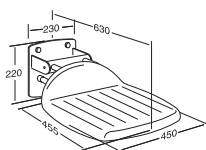

1709, 450x630 mm, fixed folding shower seat

Light grey

*Washbasins don't include bolt or bracket fastening sets

GB88170901

409

7393792212182