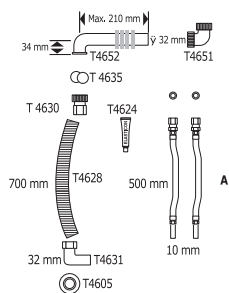

1708 flexible waste and overflow system for WB lifter 1704

GB88170801

126

7393792212175