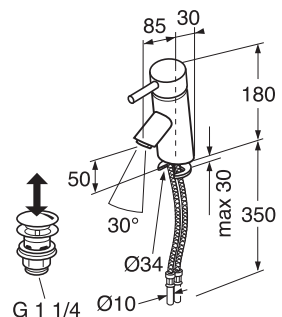

Washbasin mixer with lever pin and eco-effect

Chrome with push-down bottom plug

GB41215041 0071

158

7393792213059

Chrome w/o push-down bottom plug

GB41215051 0071

131

7393792213073