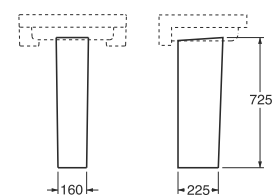

4920 ARTic, pedestal

For WB 4650, 4600, 4550

White

GB1149200100

104

7391530058696