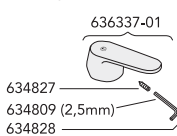

Levers

Centic

Nordic Plus/Pro

Nordic TT

Centic

Arctic

ND 40

Skandic 03

Skandic 03

Collection

Skandic 03 Mini

Skandic 03 Mini

Washbasin mixers

Nautic washbasin mixer

Skandic electronic mixer