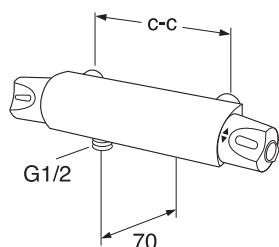

Nautic thermostatic shower mixer with outlet down, non-return valves, ceramic upper head

Chrome

GB41216304

140

7393792219938

Nautic thermostatic shower mixer with outlet up, non-return valves, ceramic upper head