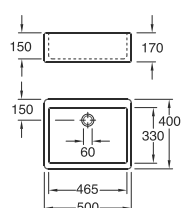

6321-99, 500x400 mm

Tabletop sink

White

GB1563219901

179

7391530048635

Overflow and bottom valve for WB 6321-99 and 6322-99

94281061

14

4022693701992