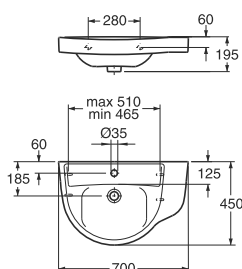

2600 Nordic, 600x450 mm bolt or bracket mounting (240 mm)

White

White C+

White with soap bump right side

White with soap bump left side

White with hand shower left side

GB1126006101	65	7391530050638
GB112600R101	130	7391530054223
GB1126000158	147	7391530050584
GB1126000159	147	7391530050591
GB1126000169	240	7391530050614

2700 Nordic, 700x450 mm bolt or bracket mounting (240 mm)

White with extended surface right side

White C+

White with soap bump left side

White with hand shower left side

GB1127000108	107	7391530050645
GB112700R108	172	7391530054230
GB1127000158	174	7391530050669
GB1127000168	269	7391530050683