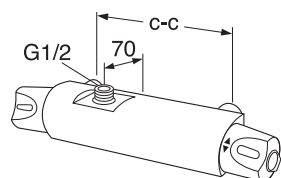

Nautic thermostatic shower mixer with outlet up, non-return valves, ceramic upper head

Chrome

GB41216324

160

7393792219945