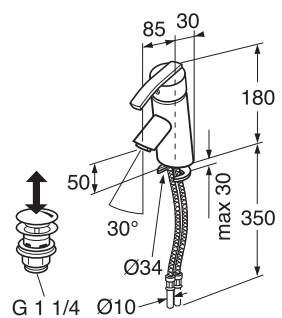

Washbasin mixer with lever leg and eco-effect

Chrome with push-down bottom plug

GB41215041 0072

158

7393792215299

Chrome w/o push-down bottom plug

GB41215051 0072

131

7393792215312