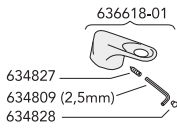

Levers

Centic

Nordic Plus/Pro

Nordic TT

Centic

Arctic

ND 40

Skandic 03

Skandic 03

Collection

Skandic 03 Mini

Skandic 03 Mini

Washbasin mixers

Nautic washbasin mixer

Skandic electronic mixer