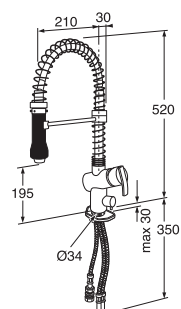

Sink mixer Skandic Island with lever leg, two sprays and eco-effect

Chrome w/o shut-off for dishwasher/washing machine

GB41205057 0072

Code
Price EUR
VAT 0%

376

EAN

7393792216777

Chrome with shut-off for dishwasher/washing machine