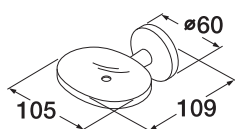

Soap dish

Chrome

GB41103856 00

14

7391530059303