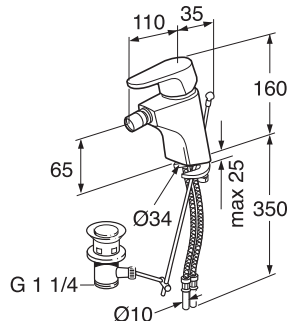

Bidet mixer with ball jointed aerator, eco-effect (ecotemp included) and with pop-up valve

Chrome

GB41214571

136

7393792213981