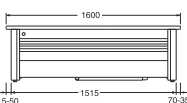

1600 Bath 1600x700mm

With bottom plug, waste pipe, overflow hole and w/o feet

White

GB2083600100

264