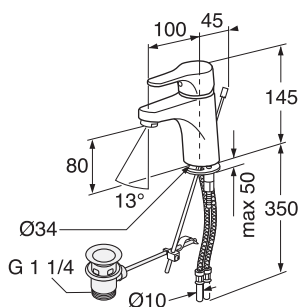

Washbasin mixer with pop-up valve, eco-effect and ecotemp

Chrome

GB41214041

105

7393792217613