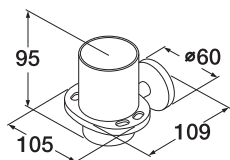

7391530059235

Towel rail double

Chrome

GB41103840 00

70

7391530059228

Toothbrush holder

Chrome