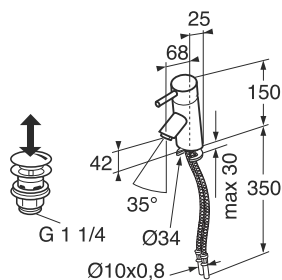

Skandic 03

Washbasin and bidet mixers

Washbasin mixer Skandic mini with lever pin and with push-down bottom plug

Chrome

GB41215031 0071

151

7393792214841