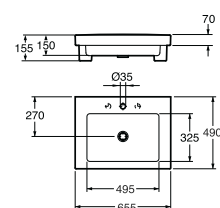

4651 ARTic, 650x490 mm

White

GB1146510101

174

7391530058610

White C+

GB114651R101

237

7391530058627