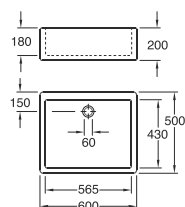

6322-99, 600x500mm

Tabletop sink

White

GB1563229901

190

7391530048642

Overflow and bottom valve for WB 6321-99 and 6322-99

94281061

14

4022693701992