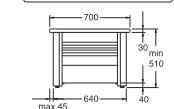

1400 Bath 1400x700mm

With bottom plug, waste pipe, overflow hole and w/o feet

White

GB2083400100

440