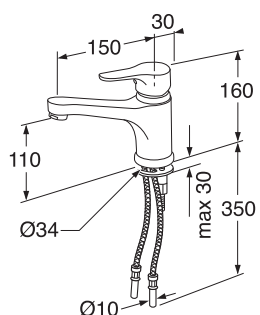

Washbasin mixer with spout 150 mm, eco-effect and ecotemp

Chrome

GB41214045

106

7393792221825

* available from second semester