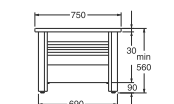

50

7350001770550

		Code	Price EUR VAT 0%	EAN
	1603 Duo bath 1600x700mm With bottom plug, waste pipe, w/o overflow hole and w/o feet			
	White	GB2116030100	326	4038565003958
	4316 Frame incl. one full front and end panel for 1603	GB2143160100	290	735000170154
	4516 Additional front panel for frame 4316	GB2145160100	99	7350001770512
	4570 Additional end panel for frame 4316	GB2145700100	49	7350001770543
	1700 Bath 1700x700mm With bottom plug, waste pipe, overflow hole and w/o feet			
	White	GB2083970100	264	
	4017 Frame incl. one full front and end panel for 1700	GB2140170100	264	7350001770123
	4517 Additional front panel for frame 4017	GB2145170100	104	7350001770529
	4570 Additional end panel for frame 4017	GB2145700100	49	7350001770543
<h3>Half front stand baths</h3>	1300 Bath 1300x700mm With bottom plug, waste pipe, overflow hole and w/o feet			
	White	GB2081300100	413	
	2013 Frame incl. one half front and end panel for 1300	GB2120130100	203	7350001770017
	2513 Additional front panel for frame 2013	GB2125130100	66	7350001770420
	2570 Additional end panel for frame 2013	GB2125700100	32	7350001770468
	1400 Bath 1400x700mm With bottom plug, waste pipe, overflow hole and w/o feet			
	White	GB2083400100	440	
	2014 Frame incl. one half front and end panel for 1400	GB2120140100	203	7350001770024
	2514 Additional front panel for frame 2014	GB2125140100	72	7350001770437
	2570 Additional end panel for frame 2014	GB2125700100	32	7350001770468
	1500 Bath 1500x700mm With bottom plug, waste pipe, overflow hole and w/o feet			
	White	GB2083500100	296	
	2015 Frame incl. one half front and end panel for 1500	GB2120150100	203	7350001770031
	2515 Additional front panel for frame 2015	GB2125150100	73	7350001770444
	2570 Additional end panel for frame 2015	GB2125700100	32	7350001770468