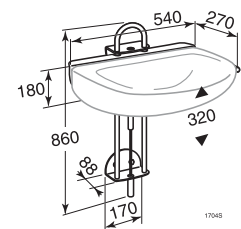

1704, 540x860 mm washbasin lifter with built-in gas cylinder, height adjustment 300mm, lever control can be adjust to right or left

For WB 740, 7119-99, 7119-96

Metal

Code

Price EUR
VAT 0%

EAN

GB88170401

893

7393792212137