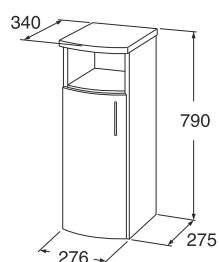

34

7391530055367

2810 wall cabinet, 276x608 mm

Shelf is adjustable, door opens to right or to left

White

GB712810010110

164

7391530055329