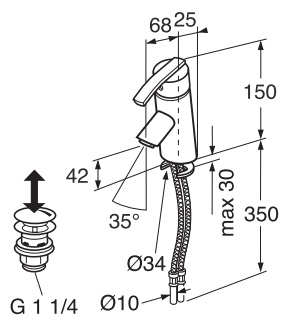

Washbasin mixer Skandic mini with lever leg and with push-down bottom plug

Chrome

GB41215031 0072

151

7393792215268