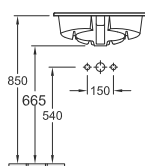

7G28-60, 605x485x215 mm

Built-in washbasin

White

7G286001

114

4022693743602