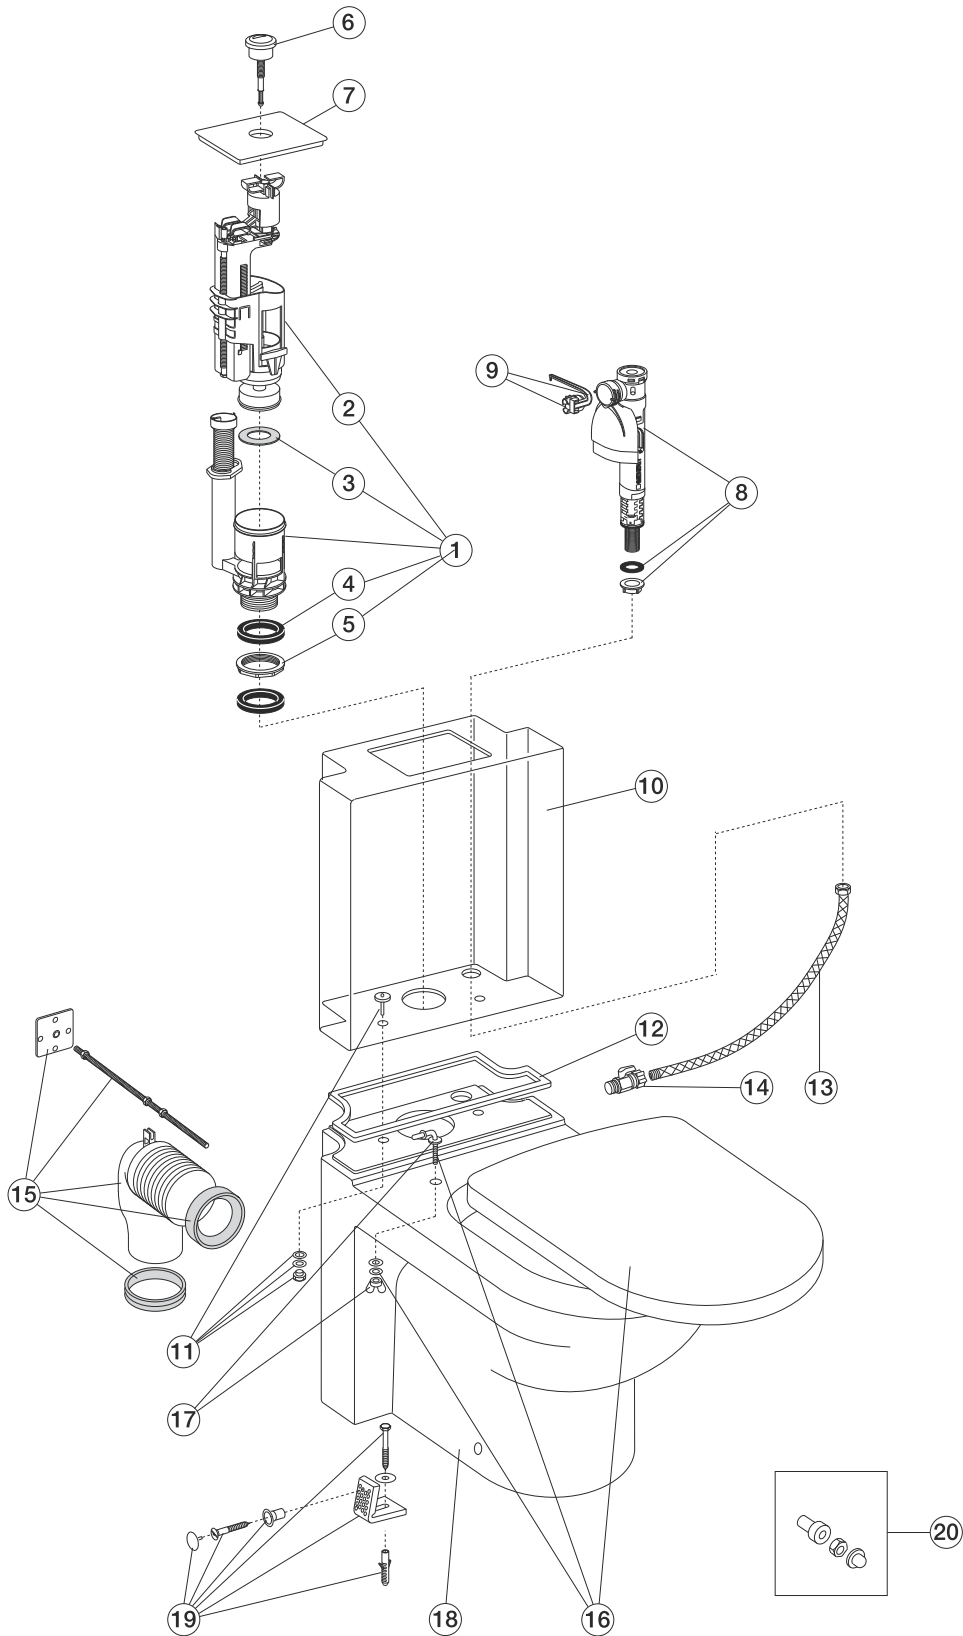

Spare parts for ARTic WC

	Standard package code	Price EUR VAT 0%	EAN	Retail package code	Price EUR VAT 0%	EAN	
Spare parts for ARTic WC							
1	Duo/Twico 2 compl. valve	GB19299T2955	31	7391530057361	GB19299T2956	34	7391530057378
2	Pushbuttonrod Duo	GB19299T2953	24	7391530057408	GB19299T2956		
3	Bottomvalvegasket			GB19299TK962	9	7391530054360	
4	Valvehousegasket			GB19299TK961	7	7391530054353	
5	Valvehousesenut			GB19299TK960	6	7391530054506	
6	Pushbutton Duo chrome			GB19299T2951	10	7391530057330	
7	Cistern cover			GB1929900500	11	7391530059440	
8	GB-inlet valve	GB1929901971	27	7391530057040	GB1929901972	29	7391530057033
9	GB-membran	GB1929901978	15	7391530057064	GB1929901979	16	7391530057057
10	Cistern	GB184200001200	131	7391530059495			
11	Cistern bolts			GB1929900505	7	7391530059488	
12	Cistern sealing			GB1929900504	7	7391530059471	
13	Flexible hose			GB1929900502	7	7391530059457	
14	Ventil			GB1929900503	14	7391530059464	
15	Outlet connection			GB1921101408	75	7391530059587	
16	Seat and cover with hinges			GB1919901650	66	4022693716743	
	Seat and cover black with hinges			GB1919901660	80	4022693762665	
17	Hinges			GB1919901835	17	7391530059570	
18	WC bowl 4310	GB184310001200	278	7391530059518			
	WC bowl 4310 C+	GB1843100R1200	341	7391530059525			
	WC bowl 4330	GB184330001200	219	7391530059549			
19	Floorfastening set			GB1929900381	19	7391530056227	
20	Wallfixing set	GB1929900325	13	7391530032283