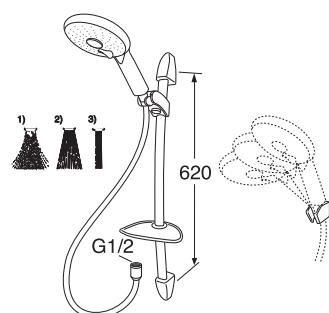

EAN
7393792219983

Metic shower set with soap holder, three sprays, three positions, shower head holder and hose 1,75m

Chrome

GB41103360 00

90

EAN
7393792220002

Dynamic shower set with soap holder, three sprays, three positions, shower head holder and hose 1,75m