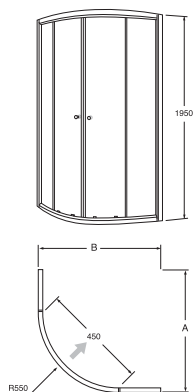

SHOWER CORNERS

Nautic

Quarter-round shower corner with sliding doors

6mm walls of hardened clear safety glass, adjustable wall and floor profiles –25mm – are supplied as standard, rollers on top and bottom

With chromed profiles:

NQ80G-C, 80 x 80cm
A x B adjustability 780–805mm x 780–805mm
NQ90G-C, 90 x 90cm
A x B adjustability 880–905mm x 880–905mm
NQ100G-C, 100 x 100cm
A x B adjustability 980–1005mm x 980–1005mm
NE-C Extra width profile
Adjustability 40–65mm

With white profiles:

NQ80G-W, 80 x 80cm
A x B adjustability 780–805mm x 780–805mm
NQ90G-W, 90 x 90cm
A x B adjustability 880–905mm x 880–905mm
NQ100G-W, 100 x 100cm
A x B adjustability 980–1005mm x 980–1005mm
NE-W Extra width profile
Adjustability 40–65mm

Shower corner with sliding doors

8mm walls of hardened clear safety glass, adjustable wall and floor profiles –25mm – are supplied as standard, rollers on top and bottom

With chromed profiles:

NC80G-C 80 x 80cm
A x B adjustability 780–805mm x 780–805mm
NC90G-C 90 x 90cm
A x B adjustability 880–905mm x 880–905mm
NC100G-C 100 x 100cm
A x B adjustability 980–1005mm x 980–1005mm
NC810G-C, 80 x 100cm
A x B adjustability 780–805mm x 980–1005mm
NC108G-C, 100 x 80cm
A x B adjustability 980–1000mm x 780–805mm
NC89G-C, 80 x 90cm
A x B adjustability 780–805mm x 880–905mm
NC98G-C, 90 x 80cm
A x B adjustability 880–905mm x 780–805mm
NE-C Extra width profile
Adjustability 40–65mm

With white profiles:

NC80G-W 80 x 80cm
A x B adjustability 780–805mm x 780–805mm
NC90G-W 90 x 90cm
A x B adjustability 880–905mm x 880–905mm
NC100G-W 100 x 100cm
A x B adjustability 980–1005mm x 980–1005mm
NC810G-W, 80 x 100cm
A x B adjustability 780–805mm x 980–1005mm
NC108G-W, 100 x 80cm
A x B adjustability 980–1000mm x 780–805mm
NC89G-W, 80 x 90cm
A x B adjustability 780–805mm x 880–905mm
NC98G-W, 90 x 80cm
A x B adjustability 880–905mm x 780–805mm
NE-W Extra width profile
Adjustability 40–65mm

Code

Price EUR
VAT 0%

EAN

UDW8080NAU164W-61	495	4047289532651
UDW9090NAU164W-61	558	4047289532668
UDW1010NAU164W-61	648	4047289532675
UPGUHWP-61	72	4047289516682
UDW8080NAU164W-01	486	4047289532712
UDW9090NAU164W-01	540	4047289532729
UDW1010NAU164W-01	630	4047289532736
UPGUHWP-01	63	4047289516675

UDW8080NAU120W-61	486	4047289532620
UDW9090NAU120W-61	522	4047289532637
UDW1010NAU120W-61	630	4047289532644
UDW8010NAU120RW-61	522	4047289533498
UDW1080NAU120LW-61	522	4047289533528
UDW8090NAU120RW-61	522	4047289533559
UDW9080NAU120LW-61	522	4047289533580
UPGUHWP-61	72	4047289516682
UDW8080NAU120W-01	477	4047289532682
UDW9090NAU120W-01	504	4047289532699
UDW1010NAU120W-01	612	4047289532705
UDW8010NAU120RW-01	504	4047289533610
UDW1080NAU120LW-01	504	4047289533641
UDW8090NAU120RW-01	504	4047289533672
UDW9080NAU120LW-01	504	4047289533702
UPGUHWP-01	63	4047289516675