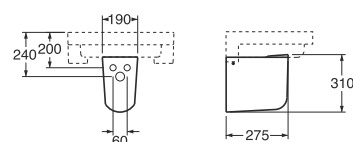

4931 ARTic, trap cover

For WB 4450

White

GB1149310100

97

7391530058719

*Washbasins don't include bolt or bracket fastening sets