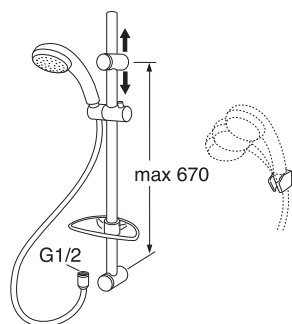

Shower sets

Nautic I shower set with soap holder, three positions, shower head holder and hose 1,75m

Chrome

GB41103340 00

Price EUR
VAT 0%

65

EAN
7393792219969