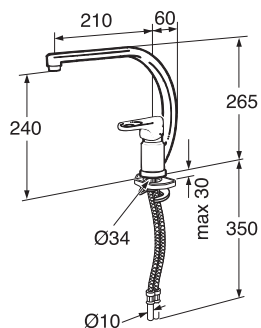

Sink mixer with high swivel spout 110° and eco-effect

Chrome

GB41208355

143

7393792200530