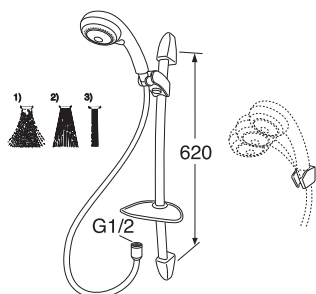

Metic shower set with soap holder, three sprays, three positions, shower head holder and hose 1,75m

Chrome

GB41103360 00

90

EAN
7393792220002