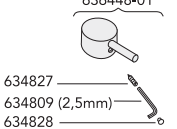

Levers

Centic

Nordic Plus/Pro

Nordic TT

Centic

Arctic

ND 40

Skandic 03

Skandic 03

Collection

Skandic 03 Mini

Skandic 03 Mini

Washbasin mixers

Nautic washbasin mixer

Skandic electronic mixer