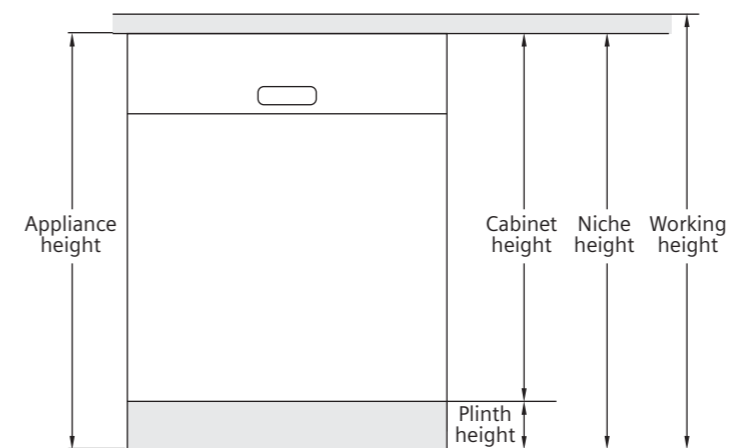

Standard height dishwasher plate sizes

81.5cm

Standard height dishwasher

Taller height dishwasher plate sizes

86.5cm
10% more space!

Taller height dishwasher

For niche heights from 810 to 850mm

In most cases, an 81.5 cm high dishwasher must be planned, regardless of the plinth height.