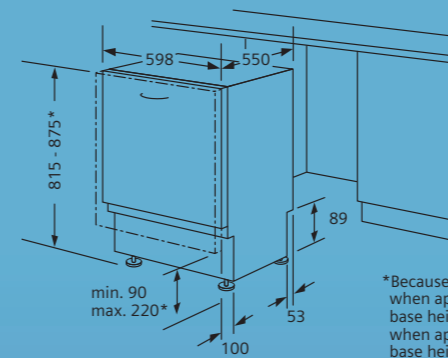

iQ 300 Fully integrated dishwasher

*Because of height adjustable screw feet:
when appliance height is 815:
base height is 90 160mm
when appliance height is 875:
base height is 150 220mm

Measurements in mm