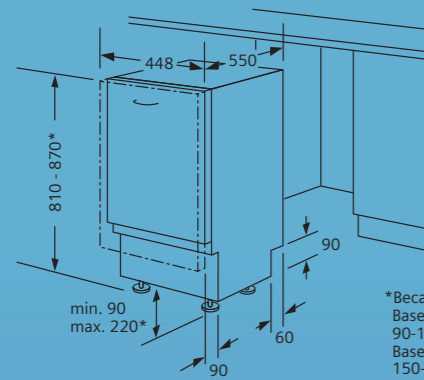

iQ 300 Fully integrated slimline dishwasher

Measurements in mm