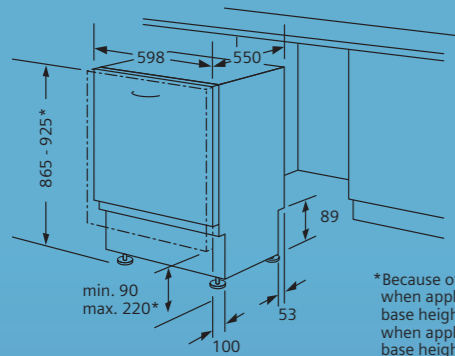

Adjustable water softener

49dB

Triple A rated

Energy consumption 1.05kWh

12 litres water consumption

Full height furniture door required

iQ 500 Fully integrated taller height dishwasher

*Because of height adjustable screw feet:
when appliance height is 865:
base height is 90-160mm
when appliance height is 925:
base height is 150-220mm