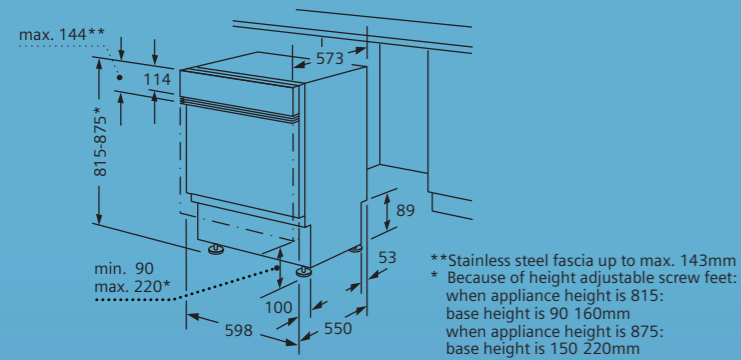

iQ 700 Semi-integrated dishwasher

Measurements in mm