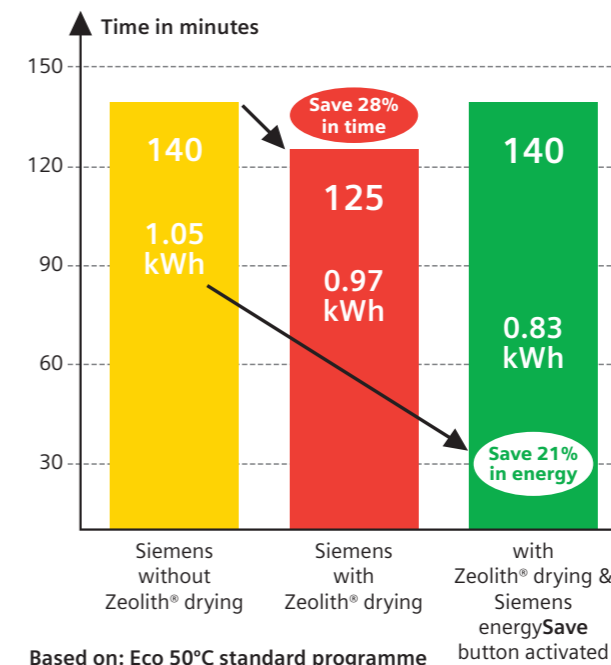

Thanks to Zeolith drying, Siemens dishwashers take a mere 125 minutes to complete the regular cycle. This makes them, by some distance, the fastest in the world. Even better, the energy consumption is just 0.97 kWh and, despite the seriously quick wash time, the results remain as good as you would expect from a Siemens (energy label AAA).

A Siemens dishwasher with Zeolith drying breaks world speed records.

Zeolith is a naturally occurring mineral and has the ability to absorb moisture and convert it into energy. The result is faster drying combined with lower energy consumption.

Thanks to Zeolith drying our dishwashers take a mere 125 minutes to complete the regular cycle with energy consumption down to a mere 0.97 kWh.

Dishes dry in record time: Zeolith® drying

High-pressure cleaning and savings at the touch of a button: energySave