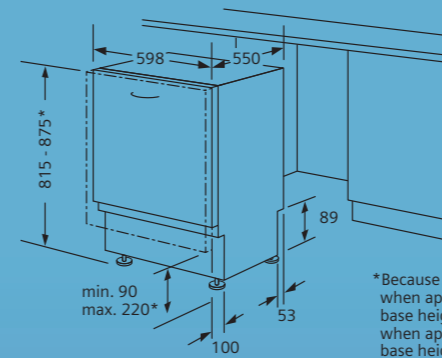

iQ 100 Fully integrated dishwasher

*Because of height adjustable screw feet:
when appliance height is 815:
base height is 90 160mm
when appliance height is 875:
base height is 150 220mm

Measurements in mm