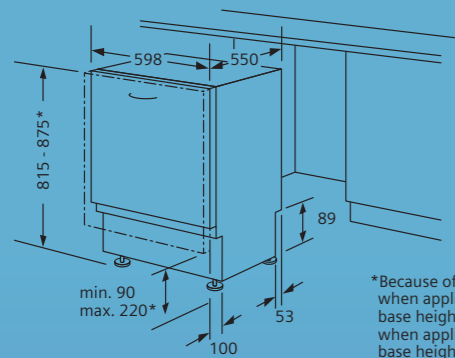

10 litres water consumption

Full height furniture door required

iQ 500 Fully integrated dishwasher

*Because of height adjustable screw feet:
when appliance height is 815:
base height is 90 160mm
when appliance height is 875:
base height is 150 220mm