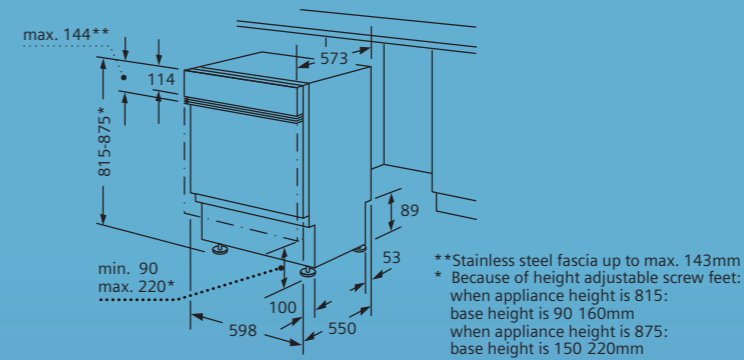

iQ 300 Semi-integrated dishwashers

Measurements in mm