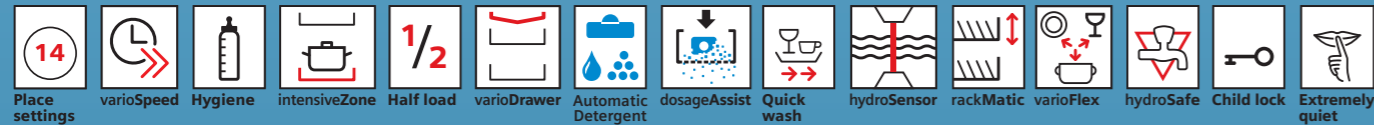

Semi-integrated dishwasher SN56T591GB stainless steel

Stainless steel with metal soft touch operation on top edge of door

14 place settings

6 programmes: programmes include pre rinse, quick wash 45°C, economy 50°C, auto delicate 35 45°C, auto 45 65°C, auto intensive 65 75°C

varioSpeed button speeds up programme by 50%

Hygiene option removes 99.9% of all bacteria and germs with increased rinsing and drying temperatures

intensiveZone enables heavily soiled items to be washed in the lower basket along with fragile glasses in the top basket

Half load option uses up to 30% less water
varioDrawer additional loading level for cutlery, utensils and small tableware

Load and detergent sensors

LED salt and rinse aid indicators

Anti leak sensor

Electronic salt regeneration sensor

Automatic detergent aware to enable any detergent to be used

dosageAssist for optimum detergent distribution and loading

Quick wash only 29 minutes

hydroDry hygienic and energy efficient drying

hydroSensor saves up to 4 litres of water per wash

1 24 hour time delay

LED time remaining indicator

Large item spray head enables fridge and oven shelves to be washed with ease

rackMatic™ height adjustable upper basket with levers 3 steps increasing, by 2.5cm

Plate size 16 21cm in upper basket and 30 25cm in lower basket

varioFlex baskets with handles 6 foldable plate racks in upper and 6 foldable plate racks in lower basket

Special knife rack

5 spray levels with curved spray arms

Stainless steel concealed heating element

Stainless steel interior

3 part filter system simple to remove for cleaning giving optimal wash results

hydroSafe ultimate 24 hour leak protection system

Servo lock for effortless door closing

Counter balanced door

Easy reference guide on top edge to assist in programme selection

Child lock

Tamperproof control panel

Cold fill recommended

Adjustable water softener

44dB

Triple A rated

Low energy consumption only 0.98kWh

10 litres water consumption

Drawer line furniture door required

Fascia matches iQ 700 range ovens

The line drawings featured are provided as a guide to general dimensions only and are subject to amendment without prior notice. For full dimensional and installation details, please refer to the documentation supplied with the appliance.