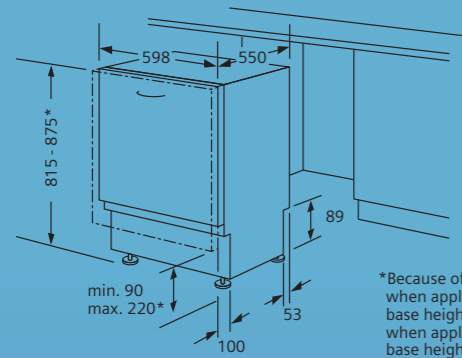

iQ 700 Fully integrated dishwasher

Measurements in mm