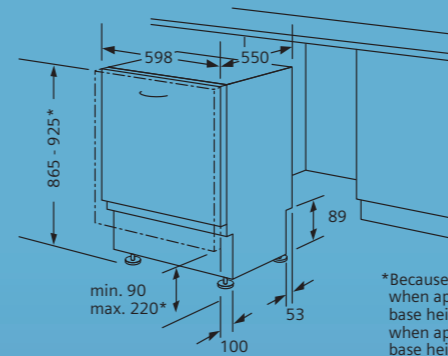

Energy consumption 1.05kWh

12 litres water consumption

Full height furniture door required

iQ 300 Fully integrated taller height dishwasher

*Because of height adjustable screw feet:
when appliance height is 865:
base height is 90-160mm
when appliance height is 925:
base height is 150-220mm