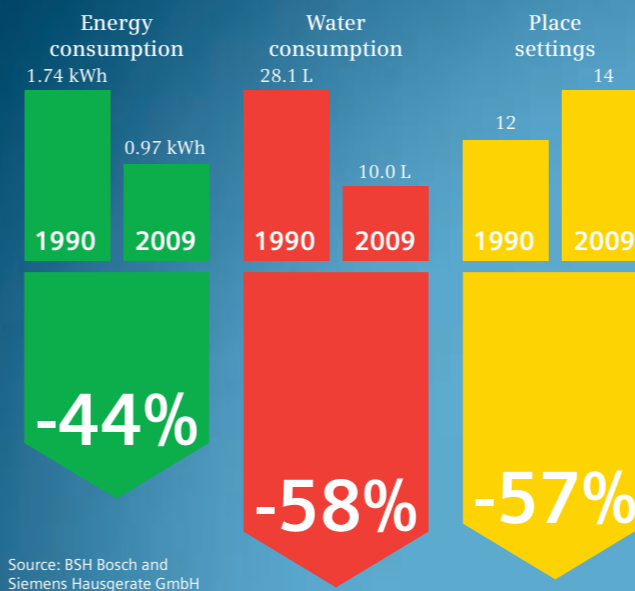

Reducing consumption for dishwashers up until 2009.

Thanks to Zeolith drying, Siemens dishwashers take a mere 125 minutes to complete the regular cycle. This makes them, by some distance, the fastest in the world. Even better, the energy consumption is just 0.97 kWh and, despite the seriously quick wash time, the results remain as good as you would expect from a Siemens.